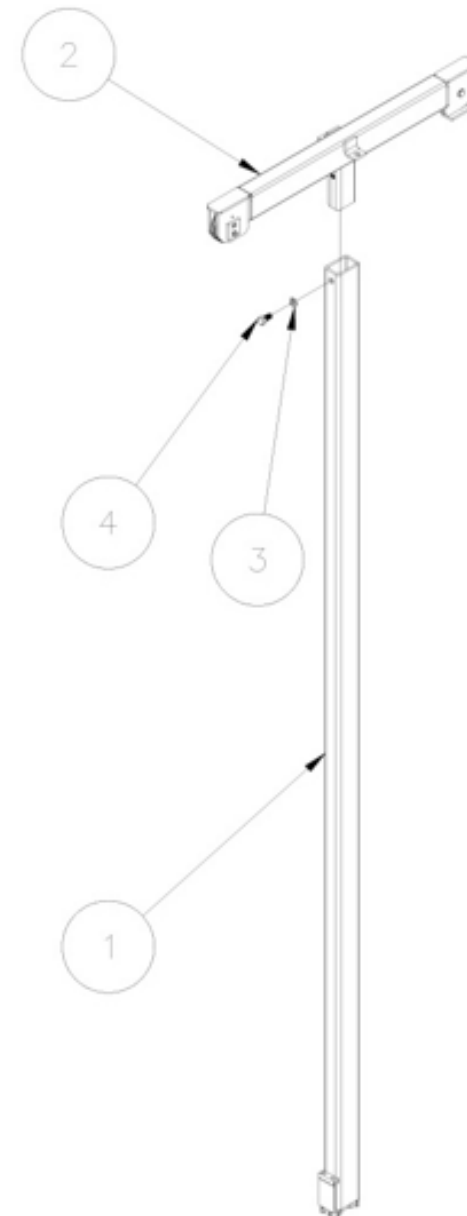

MÂT PARTIE BASSE

Item	Part No.	Description
1	780447	BOTTOM MAST WLDNT, R-100/150
1	780290	BOTTOM MAST WLDMNT, R-180/250
2	780452	SHAFT WELDMNT, R-SERIES RAB
3	780299	EQUALIZING PULLEY ASSM, R-100
4	780292	SEPERATOR, BM R-SERIES RAB
5	780198	SHAFT WLDMNT BM SIDE Z-29
6	780023	SEPARATOR RAB 318 .90" LG.
7	780297	SHEAVE ASSM, 2" R-SERIES RAB
8	780293	SEPERATOR, BM R-SERIES RAB
9	780090	B.M. FRONT SHAFT PL RAB 204
10	780022	ROLLER SHAFT, BM RAB-224
11	780021	ROLLER, BM RAB-223
12	780027	WEAR PLATE, BM RAB-206 Z-27
13	780295	SHAFT STAY WELDMNT, R-SERIES
14	780335	HANDLE LOCK PIN, R-SERIES RAB
15	776212	SPRING,#C0480-042-1250-M
16	773550	WASHER,LOCK 1/4
17	772355	NUT,INSERT LOCK 3/8-16
18	771020	SCREW,HHC, P1020 1/4-20 X 1/2
19	773590	WASHER,LOCK 1/2
20	771125	SCREW,HHC 1/2-13 X 1"
21	779905	CAP, 2" OD TUBE, BLACK
22	780322	SEPARATOR LONG R-180 ONLY

MÂT PARTIE CENTRE

Item	Part No.	Description
1	780449	CENTER MAST WELDMENT R-100/150
1	780341	CENTER MAST WELDMENT, R-250
2	780349	ROLLER, CENTER MAST, R-100/150
3	780334	ROLLER SHAFT, CM R-100/150
4	780035	WEAR PLATE, CM RAB-304
5	780036	SHAFT, EQUALIZING RAB
6	780299	EQUALIZING PULLEY ASSM, R-100
7	780343	SEPARATOR, CM R-100/150
8	773550	WASHER, LOCK 1/4
9	771020	SCREW, HHC, P1020 1/4-20 X 1/2
10	772355	NUT, INSERT LOCK 3/8-16

MÂT PARTIE HAUTE

Item	Part No.	Description
1	780005	TOP MAST WELDMENT - R&Z100/150
1	780223	TOP MAST WELDMENT, R-180
1	780007	TOP MAST WELDMENT - Z & R-250
2	780465	TEE HEAD ASSEMBLY Z&R-100/150
2	780464	TEE HEAD ASSEMBLY, Z & R-180
2	780463	TEE HEAD ASSEMBLY, R-250
3	773590	WASHER,LOCK 1/2
4	771125	SCREW,HHC 1/2-13 X 1"