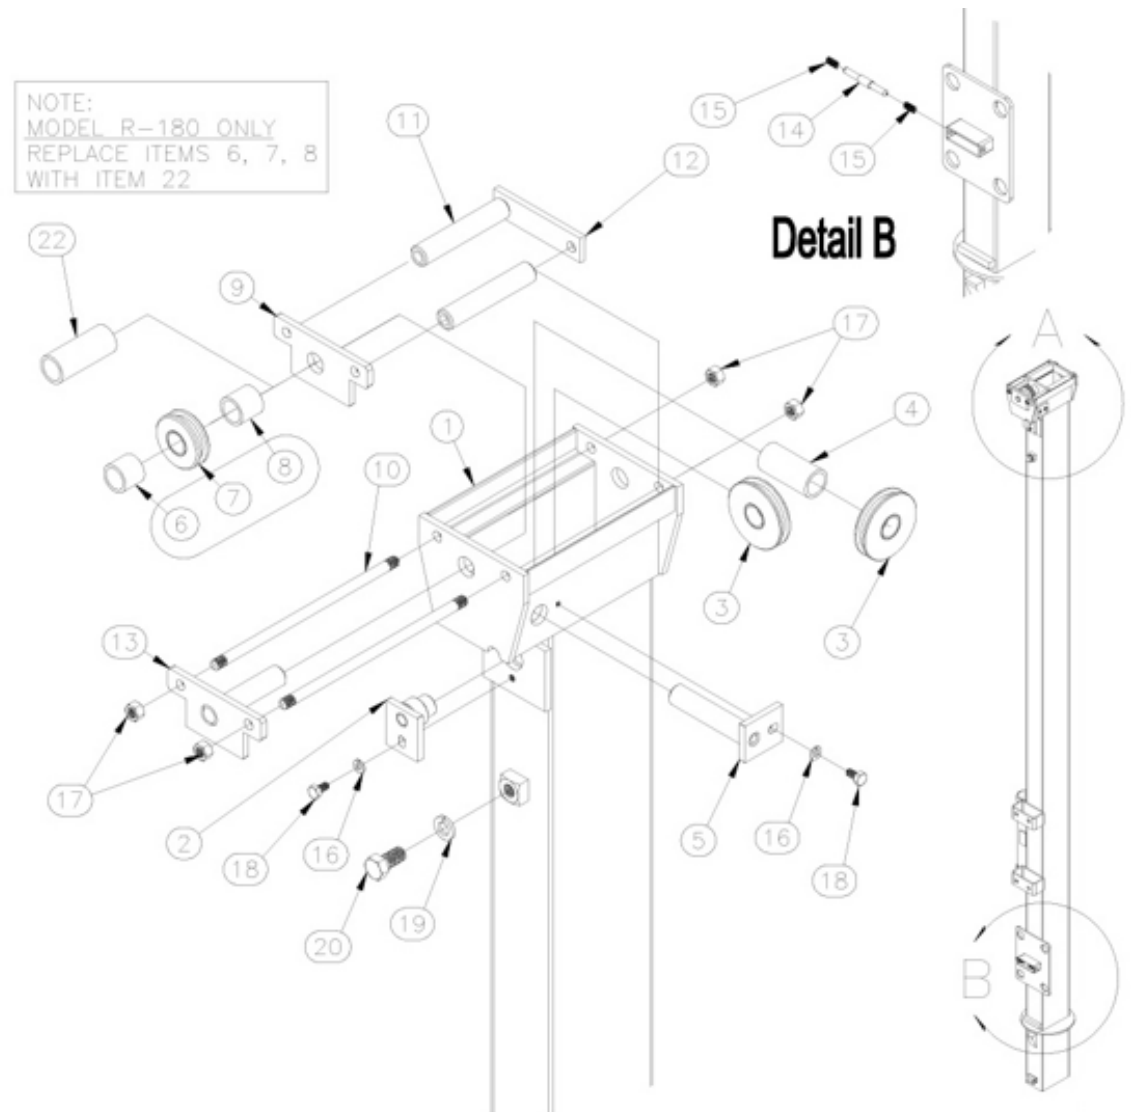

Manuel des Pièces Détachées

Grues Série G460 - G460B – G550 – G760

VIF EQUIPMENT

LEGENDE

VUE GLOBALE

Item	Part No.	Description
1	780448	BOTTOM MAST ASSM, R-100/150
1	780291	BOTTOM MAST ASSM, R-180/250
2	780450	CENTER MAST ASSM, R-100/150
2	780342	CENTER MAST ASSM, R-250
3	780048	TM ASSY Z & R-100/150
3	780050	TOP MAST ASSY Z & R-250
3	780466	TOP MAST ASSM, R-180
4	780016	BASE ASSEMBLY, Z & R-100
4	780017	BASE ASSEMBLY, Z & R-150
4	780018	BASE ASSEMBLY, Z & R-180/200
4	780019	BASE ASSEMBLY, Z & R-250
5	779001	CASTER SC-23-8 X 2 RT
6	780200	WINCH W/ LOAD LINE CS-2000
7	780121	EQUALIZING LINE R-100/150
7	780123	EQUALIZING LINE R-250
8	780124	MAST ELEVATION LINE R-100/150
8	780122	MAST ELEVATION LINE R-180
8	780125	MAST ELEVATION LINE R-250
9	780051	LOAD LINE 55FT. (RAB)
10	780052	COUNTERWEIGHT, RAB-511
11	782510	PLUNGER
12	776212	SPRING,#C0480-042-1250-M
13	775110	SPLIT-RING 1-1/4"NICK.PLTD.
14	771460	SCREW,SHSS 3/8-16 X 3/8 CUP PT
15	771107	SCREW, HHC 3/8 - 16 X 1
16	772355	NUT,INSERT LOCK 3/8-16
17	773040	WASHER,FLAT 3/8

MÂT PARTIE CENTRE

Item	Part No.	Description
1	780449	CENTER MAST WELDMENT R-100/150
1	780341	CENTER MAST WELDMENT, R-250
2	780349	ROLLER, CENTER MAST, R-100/150
3	780334	ROLLER SHAFT, CM R-100/150
4	780035	WEAR PLATE, CM RAB-304
5	780036	SHAFT, EQUALIZING RAB
6	780299	EQUALIZING PULLEY ASSM, R-100
7	780343	SEPARATOR, CM R-100/150
8	773550	WASHER, LOCK 1/4
9	771020	SCREW, HHC, P1020 1/4-20 X 1/2
10	772355	NUT, INSERT LOCK 3/8-16

MÂT PARTIE HAUTE

Item	Part No.	Description
1	780005	TOP MAST WELDMENT - R&Z100/150
1	780223	TOP MAST WELDMENT, R-180
1	780007	TOP MAST WELDMENT - Z & R-250
2	780465	TEE HEAD ASSEMBLY Z&R-100/150
2	780464	TEE HEAD ASSEMBLY, Z & R-180
2	780463	TEE HEAD ASSEMBLY, R-250
3	773590	WASHER,LOCK 1/2
4	771125	SCREW,HHC 1/2-13 X 1"