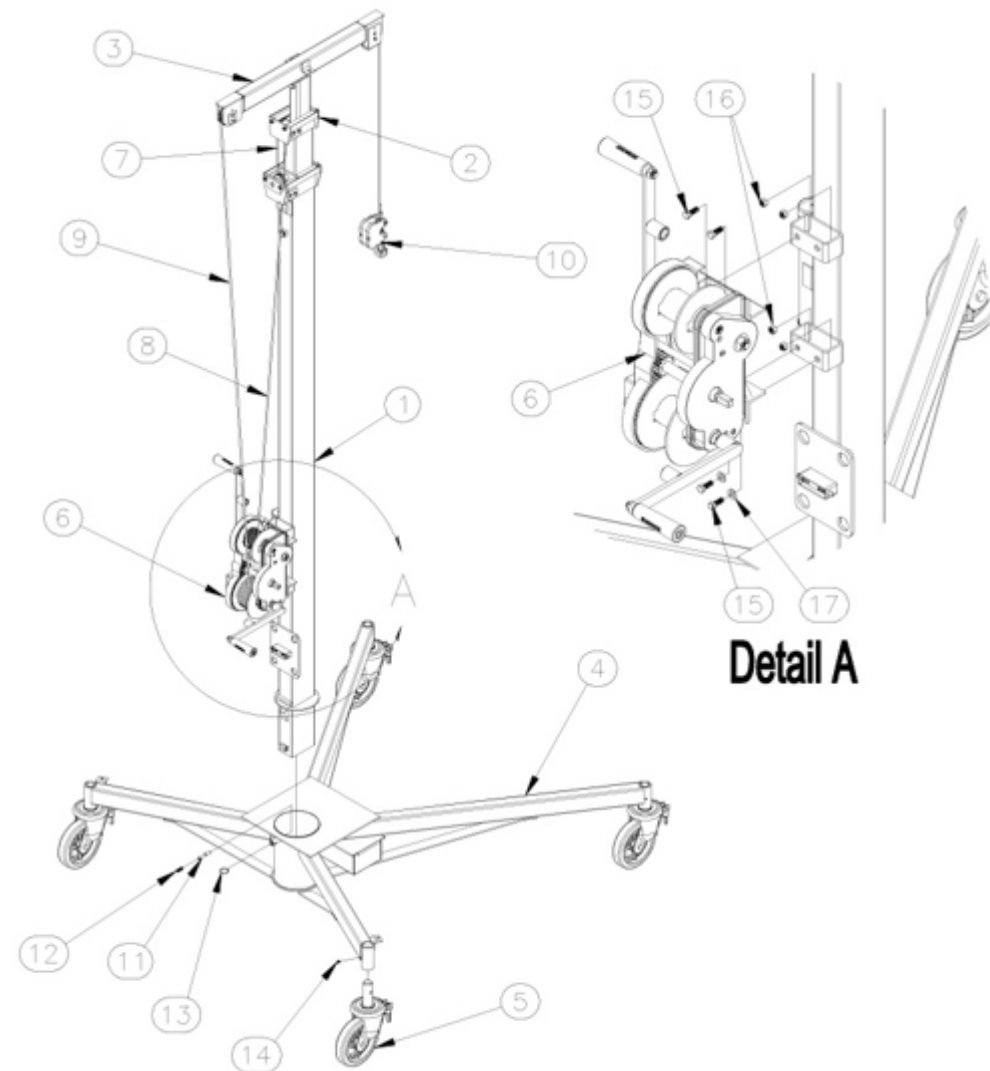

Manuel des Pièces Détachées

Grues Série G460 - G460B – G550 – G760

VIF EQUIPMENT

LEGENDE

VUE GLOBALE

Item	Part No.	Description
1	780448	BOTTOM MAST ASSM, R-100/150
1	780291	BOTTOM MAST ASSM, R-180/250
2	780450	CENTER MAST ASSM, R-100/150
2	780342	CENTER MAST ASSM, R-250
3	780048	TM ASSY Z & R-100/150
3	780050	TOP MAST ASSY Z & R-250
3	780466	TOP MAST ASSM, R-180
4	780016	BASE ASSEMBLY, Z & R-100
4	780017	BASE ASSEMBLY, Z & R-150
4	780018	BASE ASSEMBLY, Z & R-180/200
4	780019	BASE ASSEMBLY, Z & R-250
5	779001	CASTER SC-23-8 X 2 RT
6	780200	WINCH W/ LOAD LINE CS-2000
7	780121	EQUALIZING LINE R-100/150
7	780123	EQUALIZING LINE R-250
8	780124	MAST ELEVATION LINE R-100/150
8	780122	MAST ELEVATION LINE R-180
8	780125	MAST ELEVATION LINE R-250
9	780051	LOAD LINE 55FT. (RAB)
10	780052	COUNTERWEIGHT, RAB-511
11	782510	PLUNGER
12	776212	SPRING,#C0480-042-1250-M
13	775110	SPLIT-RING 1-1/4"NICK.PLTD.
14	771460	SCREW,SHSS 3/8-16 X 3/8 CUP PT
15	771107	SCREW, HHC 3/8 - 16 X 1
16	772355	NUT,INSERT LOCK 3/8-16
17	773040	WASHER,FLAT 3/8

MÂT PARTIE CENTRE

Item	Part No.	Description
1	780449	CENTER MAST WELDMENT R-100/150
1	780341	CENTER MAST WELDMENT, R-250
2	780349	ROLLER, CENTER MAST, R-100/150
3	780334	ROLLER SHAFT, CM R-100/150
4	780035	WEAR PLATE, CM RAB-304
5	780036	SHAFT, EQUALIZING RAB
6	780299	EQUALIZING PULLEY ASSM, R-100
7	780343	SEPARATOR, CM R-100/150
8	773550	WASHER, LOCK 1/4
9	771020	SCREW, HHC, P1020 1/4-20 X 1/2
10	772355	NUT, INSERT LOCK 3/8-16