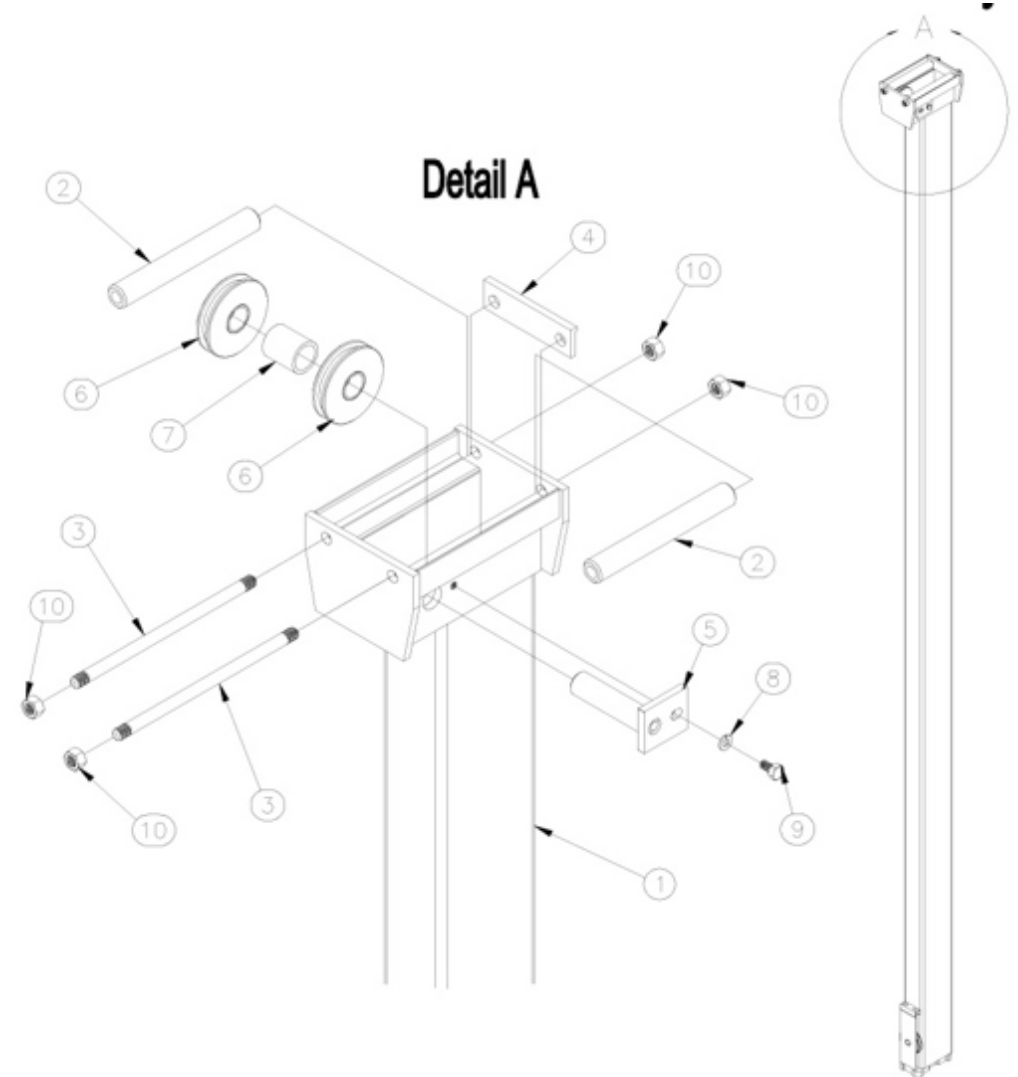

Manuel des Pièces Détachées

Grues Série G460 - G460B – G550 – G760

VIF EQUIPMENT

LEGENDE

VUE GLOBALE

Item	Part No.	Description
1	780448	BOTTOM MAST ASSM, R-100/150
1	780291	BOTTOM MAST ASSM, R-180/250
2	780450	CENTER MAST ASSM, R-100/150
2	780342	CENTER MAST ASSM, R-250
3	780048	TM ASSY Z & R-100/150
3	780050	TOP MAST ASSY Z & R-250
3	780466	TOP MAST ASSM, R-180
4	780016	BASE ASSEMBLY, Z & R-100
4	780017	BASE ASSEMBLY, Z & R-150
4	780018	BASE ASSEMBLY, Z & R-180/200
4	780019	BASE ASSEMBLY, Z & R-250
5	779001	CASTER SC-23-8 X 2 RT
6	780200	WINCH W/ LOAD LINE CS-2000
7	780121	EQUALIZING LINE R-100/150
7	780123	EQUALIZING LINE R-250
8	780124	MAST ELEVATION LINE R-100/150
8	780122	MAST ELEVATION LINE R-180
8	780125	MAST ELEVATION LINE R-250
9	780051	LOAD LINE 55FT. (RAB)
10	780052	COUNTERWEIGHT, RAB-511
11	782510	PLUNGER
12	776212	SPRING,#C0480-042-1250-M
13	775110	SPLIT-RING 1-1/4"NICK.PLTD.
14	771460	SCREW,SHSS 3/8-16 X 3/8 CUP PT
15	771107	SCREW, HHC 3/8 - 16 X 1
16	772355	NUT,INSERT LOCK 3/8-16
17	773040	WASHER,FLAT 3/8

MÂT PARTIE CENTRE

Item	Part No.	Description
1	780449	CENTER MAST WELDMENT R-100/150
1	780341	CENTER MAST WELDMENT, R-250
2	780349	ROLLER, CENTER MAST, R-100/150
3	780334	ROLLER SHAFT, CM R-100/150
4	780035	WEAR PLATE, CM RAB-304
5	780036	SHAFT, EQUALIZING RAB
6	780299	EQUALIZING PULLEY ASSM, R-100
7	780343	SEPARATOR, CM R-100/150
8	773550	WASHER, LOCK 1/4
9	771020	SCREW, HHC, P1020 1/4-20 X 1/2
10	772355	NUT, INSERT LOCK 3/8-16