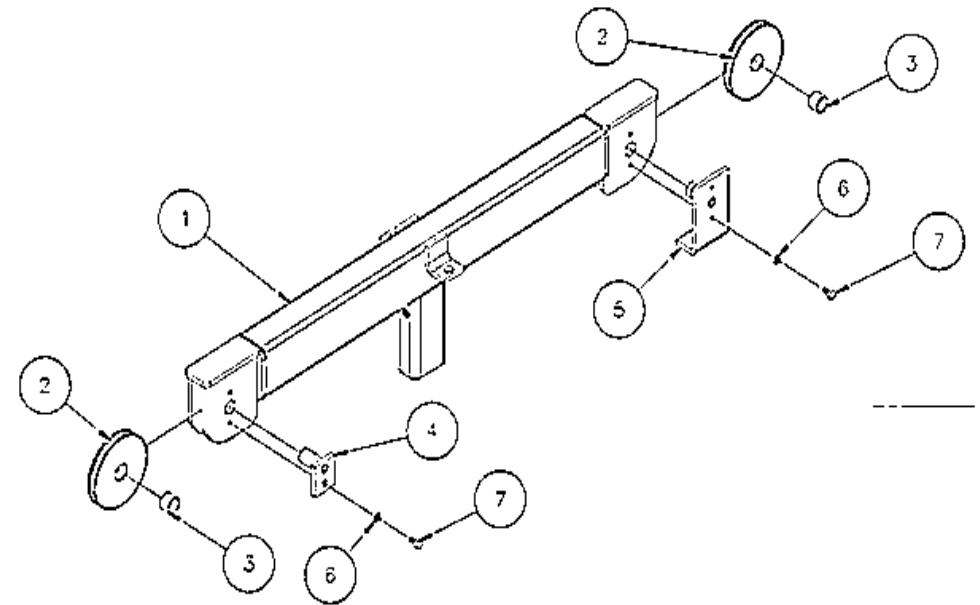

MÂT PARTIE BASSE

Item	Part No.	Description
1	780447	BOTTOM MAST WLDNT, R-100/150
1	780290	BOTTOM MAST WLDMNT, R-180/250
2	780452	SHAFT WELDMNT, R-SERIES RAB
3	780299	EQUALIZING PULLEY ASSM, R-100
4	780292	SEPERATOR, BM R-SERIES RAB
5	780198	SHAFT WLDMNT BM SIDE Z-29
6	780023	SEPARATOR RAB 318 .90" LG.
7	780297	SHEAVE ASSM, 2" R-SERIES RAB
8	780293	SEPERATOR, BM R-SERIES RAB
9	780090	B.M. FRONT SHAFT PL RAB 204
10	780022	ROLLER SHAFT, BM RAB-224
11	780021	ROLLER, BM RAB-223
12	780027	WEAR PLATE, BM RAB-206 Z-27
13	780295	SHAFT STAY WELDMNT, R-SERIES
14	780335	HANDLE LOCK PIN, R-SERIES RAB
15	776212	SPRING,#C0480-042-1250-M
16	773550	WASHER,LOCK 1/4
17	772355	NUT,INSERT LOCK 3/8-16
18	771020	SCREW,HHC, P1020 1/4-20 X 1/2
19	773590	WASHER,LOCK 1/2
20	771125	SCREW,HHC 1/2-13 X 1"
21	779905	CAP, 2" OD TUBE, BLACK
22	780322	SEPARATOR LONG R-180 ONLY

MÂT PARTIE CENTRE

Item	Part No.	Description
1	780449	CENTER MAST WELDMENT R-100/150
1	780341	CENTER MAST WELDMENT, R-250
2	780349	ROLLER, CENTER MAST, R-100/150
3	780334	ROLLER SHAFT, CM R-100/150
4	780035	WEAR PLATE, CM RAB-304
5	780036	SHAFT, EQUALIZING RAB
6	780299	EQUALIZING PULLEY ASSM, R-100
7	780343	SEPARATOR, CM R-100/150
8	773550	WASHER, LOCK 1/4
9	771020	SCREW, HHC, P1020 1/4-20 X 1/2
10	772355	NUT, INSERT LOCK 3/8-16

MÂT PARTIE HAUTE

Item	Part No.	Description
1	780005	TOP MAST WELDMENT - R&Z100/150
1	780223	TOP MAST WELDMENT, R-180
1	780007	TOP MAST WELDMENT - Z & R-250
2	780465	TEE HEAD ASSEMBLY Z&R-100/150
2	780464	TEE HEAD ASSEMBLY, Z & R-180
2	780463	TEE HEAD ASSEMBLY, R-250
3	773590	WASHER,LOCK 1/2
4	771125	SCREW,HHC 1/2-13 X 1"

TÊTE DE MÂT

Item	Part No.	Description
1	780133	TEE HD WLDMT Z & R-100/150
1	780156	TEE HD WLDMT Z & R-180
1	780142	TEE HD WELDMENT Z-250
2	780046	SHEAVE, 4IN, RAB-411
3	775060	BUSH, BZ 3/4 X 7/8 X 5/8
4	780047	SHAFT STAY RAB-416
5	780192	SHEAR PIN WELDMENT
6	773550	WASHER, LOCK 1/4
7	771020	SCREW, HHC, P1020 1/4-20 X 1/2