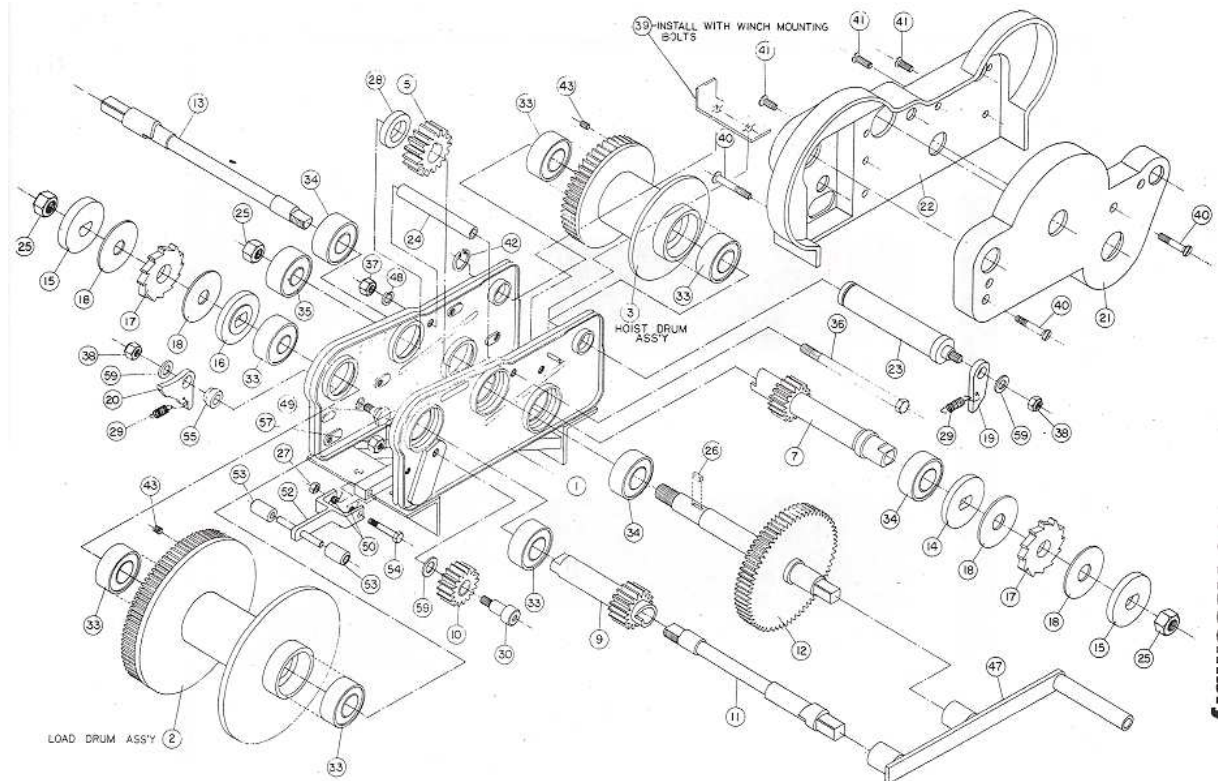

MÂT PARTIE HAUTE

Item	Part No.	Description
1	780005	TOP MAST WELDMENT - R&Z100/150
1	780223	TOP MAST WELDMENT, R-180
1	780007	TOP MAST WELDMENT - Z & R-250
2	780465	TEE HEAD ASSEMBLY Z&R-100/150
2	780464	TEE HEAD ASSEMBLY, Z & R-180
2	780463	TEE HEAD ASSEMBLY, R-250
3	773590	WASHER,LOCK 1/2
4	771125	SCREW,HHC 1/2-13 X 1"

TÊTE DE MÂT

Item	Part No.	Description
1	780133	TEE HD WLDMT Z & R-100/150
1	780156	TEE HD WLDMT Z & R-180
1	780142	TEE HD WELDMENT Z-250
2	780046	SHEAVE, 4IN, RAB-411
3	775060	BUSH, BZ 3/4 X 7/8 X 5/8
4	780047	SHAFT STAY RAB-416
5	780192	SHEAR PIN WELDMENT
6	773550	WASHER, LOCK 1/4
7	771020	SCREW, HHC, P1020 1/4-20 X 1/2

CÂBLE

Item	Part No.	Description
1	780051	LOAD LINE 55FT. (RAB)
2	780124	MAST ELEVATION LINE R-100/150
2	780125	MAST ELEVATION LINE R-250
3	780121	EQUALIZING LINE R-100/150
3	780122	MAST ELEVATION LINE R-180
3	780123	EQUALIZING LINE R-250

MANIVELLE

Item	Part No.	Description
1		780224 - WINCH HANDLE WELDMENT
2		780182 - WINCH HANDLE SLEEVE
3		771253 - SCREW SHC 1/2-13 X 4-3/4
4	772358	NUT, HEX JAM LOCK 1/2-13