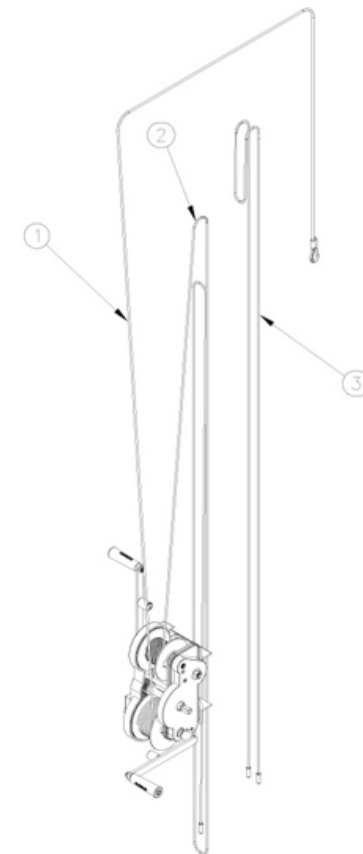

CÂBLE

Item	Part No.	Description
1	780051	LOAD LINE 55FT. (RAB)
2	780124	MAST ELEVATION LINE R-100/150
2	780125	MAST ELEVATION LINE R-250
3	780121	EQUALIZING LINE R-100/150
3	780122	MAST ELEVATION LINE R-180
3	780123	EQUALIZING LINE R-250