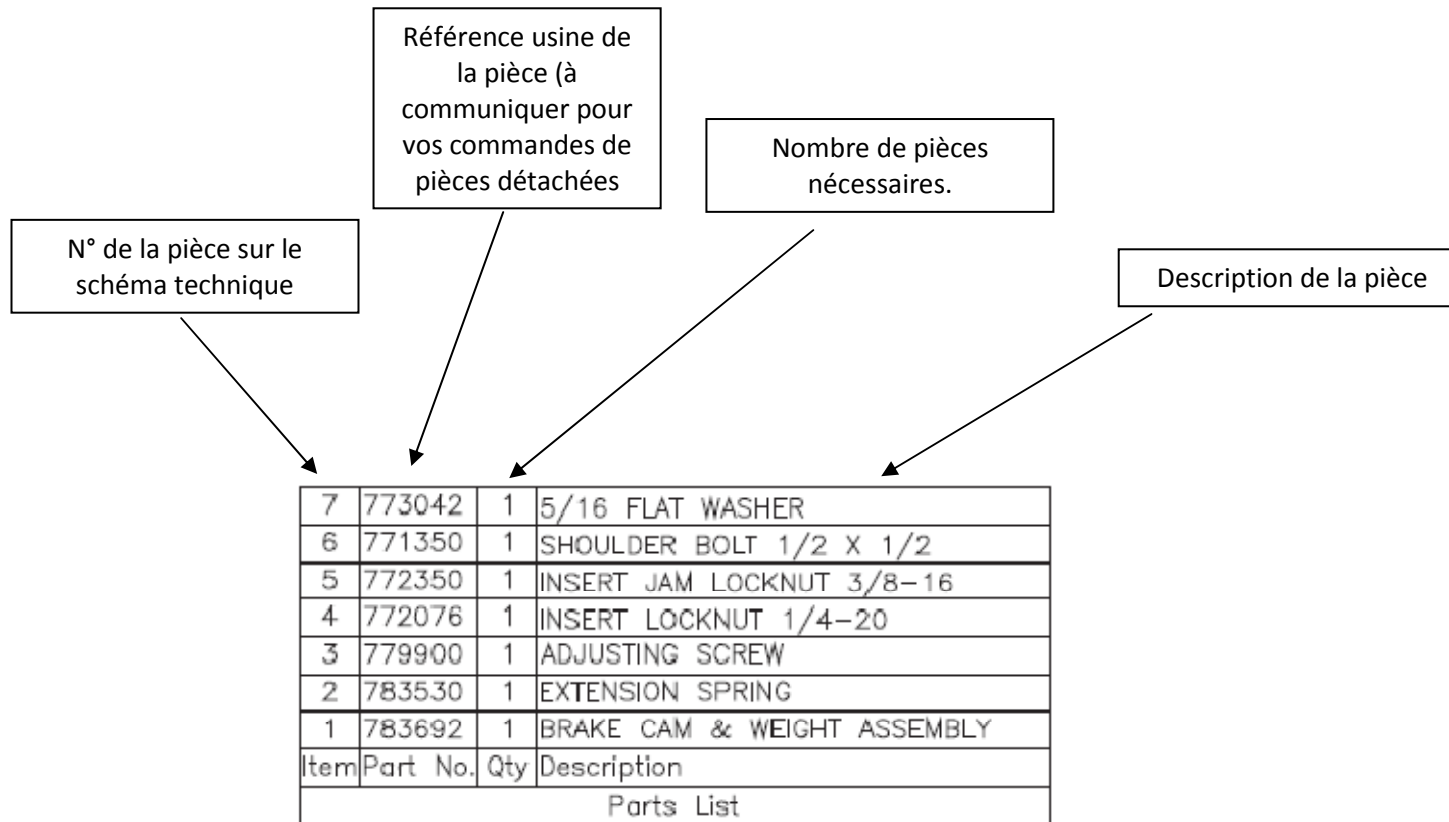

Manuel des Pièces Détachées Charriot Élévateur Série S390

VIF EQUIPMENT

LEGENDE

784715 – BASE

Item	Part No.	Description
1	784800	BASE WELDMENT 2400 LIFT
2	784810	FRONT LEG ASSEMBLY 2400 LIFT
3	784820	LEG LOCK ASSEMBLY 2400 LIFT
4	784620	BRAKE ASSEMBLY
5	784221	AXLE, 2200 SERIES LIFT
6	779031	WHEEL, 8" THERMOPLASTIC GRAY
7	771142	SCREW,HHC 1/2-13 X 3
8	773094	WASHER, FLAT SAE 1/2
9	774053	COTTER, CIRCLE Z/P .048 X 3/4
10	779905	CAP, 2" OD TUBE, BLACK
11	772358	NUT,HEX JAM LOCK 1/2-13

COMPOSITION DU MÂT

Item	Part No.	Description
1	784721	BOTTOM MAST MACHINED 2412 LIFT
1	784731	CENTER MAST MACHINED 2412 LIFT
1	784741	TOP MAST MACHINED 2412
2	784722	MAST ROLLER - TOP & BOTTOM MAST (QTY 4) CENTER MAST (QTY 2)
3	784724	PULLEY ASSEMBLY 3"
4	784705	PULLEY COVER, 2400 SERIES LIFT
5	784710	PULLEY MOUNT, 2400 SERIES LIFT
6	783575	STOP BLOCK
7		771259 - SCREW, BHC 1/2-13 X 1
8		771281 - SCREW, SHC 1/2-13 X 1-1/4
9		771283 - SCREW, BHC M12-1.75 X 35
10	771350	SCREW, SHOULDER 1/2 X 1/2 - TOP & BOTTOM MAST (QTY 2) CENTER MAST (QTY 4)
11	772350	NUT, INSERT JAM 3/8 - 16 - TOP & BOTTOM MAST (QTY 2) CENTER MAST (QTY4)
12	772358	NUT, HEX JAM LOCK 1/2-13
13	772505	NUT, JAM LOCK 12MM
14	773096	WASHER, FLAT 7/16 SAE