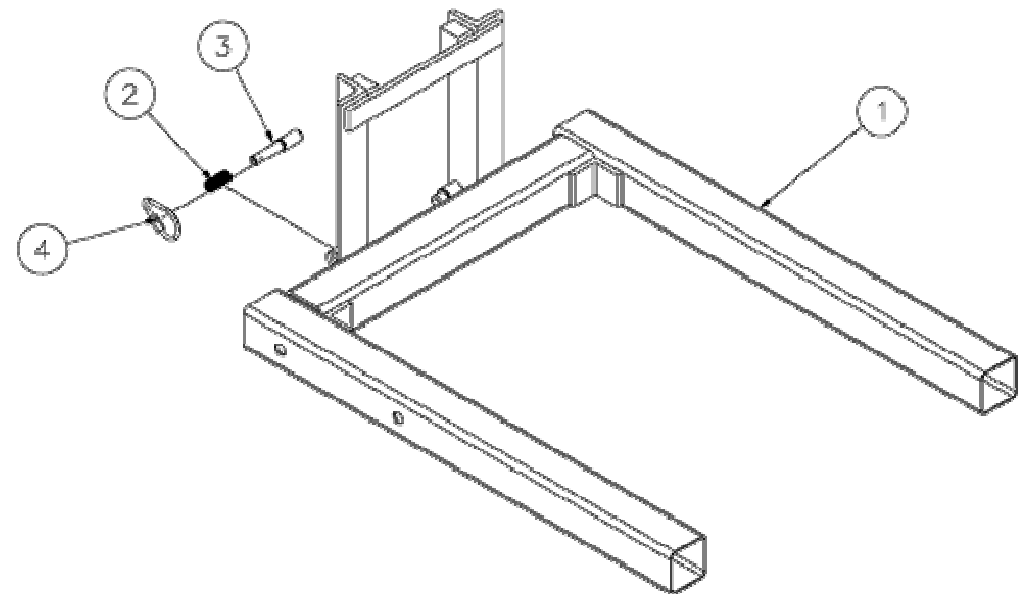

784785 - TREUIL

Item	Part No.	Description
1		779951 - WINCH, FULTON KX-1051
2	784284	WINCH HANDLE ADAPTOR
3	784786	WINCH SHAFT 2400 LIFT
4		784871 - WINCH GUARD
5	783757	WINCH HANDLE ASSEMBLY, MX
6	771431	SCREW, SET FLAT PT 1/4 - 20 X 5/16
7	778055	SCREW, SELF TAPPING 3/4" LONG

784770 – FOURCHE STANDARD

Item	Part No.	Description
1	784771	FORK WELDMENT 2400 LIFT
2	776212	SPRING,#C0480-042-1250-M
3	782510	PLUNGER
4	779317	RAPID LINK, PEAR SHAPED 1/8"

783757 – MANIVELLE

Item	Part No.	Description
1		783756 - HANDLE WELDMENT
2		780182 - WINCH HANDLE SLEEVE
3		771254 - SHCS 1/2-13 X 5
4	772358	NUT, HEX JAM LOCK 1/2-13
5	774180	SPRING PLUNGER, 1/4 DIA