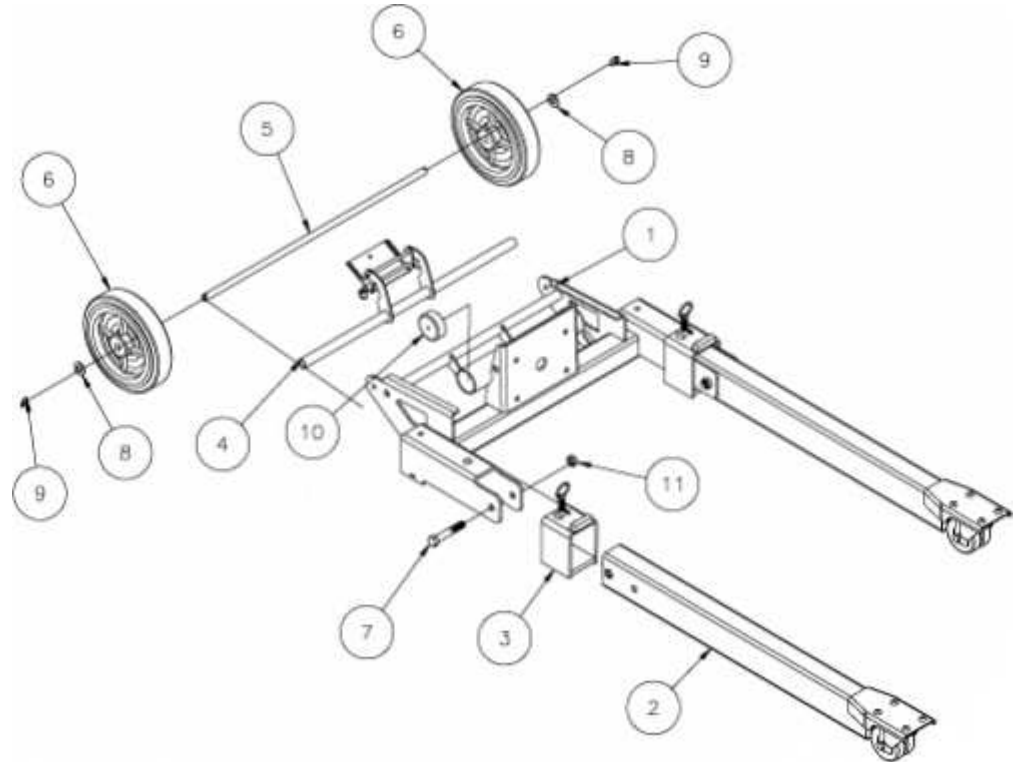

Manuel des Pièces Détachées Charriot Élévateur Série S390

VIF EQUIPMENT

LEGENDE

784715 – BASE

Item	Part No.	Description
1	784800	BASE WELDMENT 2400 LIFT
2	784810	FRONT LEG ASSEMBLY 2400 LIFT
3	784820	LEG LOCK ASSEMBLY 2400 LIFT
4	784620	BRAKE ASSEMBLY
5	784221	AXLE, 2200 SERIES LIFT
6	779031	WHEEL, 8" THERMOPLASTIC GRAY
7	771142	SCREW,HHC 1/2-13 X 3
8	773094	WASHER, FLAT SAE 1/2
9	774053	COTTER, CIRCLE Z/P .048 X 3/4
10	779905	CAP, 2" OD TUBE, BLACK
11	772358	NUT,HEX JAM LOCK 1/2-13

COMPOSITION DU MÂT

Item	Part No.	Description
1	784721	BOTTOM MAST MACHINED 2412 LIFT
1	784731	CENTER MAST MACHINED 2412 LIFT
1	784741	TOP MAST MACHINED 2412
2	784722	MAST ROLLER - TOP & BOTTOM MAST (QTY 4) CENTER MAST (QTY 2)
3	784724	PULLEY ASSEMBLY 3"
4	784705	PULLEY COVER, 2400 SERIES LIFT
5	784710	PULLEY MOUNT, 2400 SERIES LIFT
6	783575	STOP BLOCK
7		771259 - SCREW, BHC 1/2-13 X 1
8		771281 - SCREW, SHC 1/2-13 X 1-1/4
9		771283 - SCREW, BHC M12-1.75 X 35
10	771350	SCREW, SHOULDER 1/2 X 1/2 - TOP & BOTTOM MAST (QTY 2) CENTER MAST (QTY 4)
11	772350	NUT, INSERT JAM 3/8 - 16 - TOP & BOTTOM MAST (QTY 2) CENTER MAST (QTY4)
12	772358	NUT, HEX JAM LOCK 1/2-13
13	772505	NUT, JAM LOCK 12MM
14	773096	WASHER, FLAT 7/16 SAE

784785 - TREUIL

Item	Part No.	Description
1		779951 - WINCH, FULTON KX-1051
2	784284	WINCH HANDLE ADAPTOR
3	784786	WINCH SHAFT 2400 LIFT
4		784871 - WINCH GUARD
5	783757	WINCH HANDLE ASSEMBLY, MX
6	771431	SCREW, SET FLAT PT 1/4 - 20 X 5/16
7	778055	SCREW, SELF TAPPING 3/4" LONG

784770 – FOURCHE STANDARD

Item	Part No.	Description
1	784771	FORK WELDMENT 2400 LIFT
2	776212	SPRING,#C0480-042-1250-M
3	782510	PLUNGER
4	779317	RAPID LINK, PEAR SHAPED 1/8"

783757 – MANIVELLE

Item	Part No.	Description
1		783756 - HANDLE WELDMENT
2		780182 - WINCH HANDLE SLEEVE
3		771254 - SHCS 1/2-13 X 5
4	772358	NUT, HEX JAM LOCK 1/2-13
5	774180	SPRING PLUNGER, 1/4 DIA