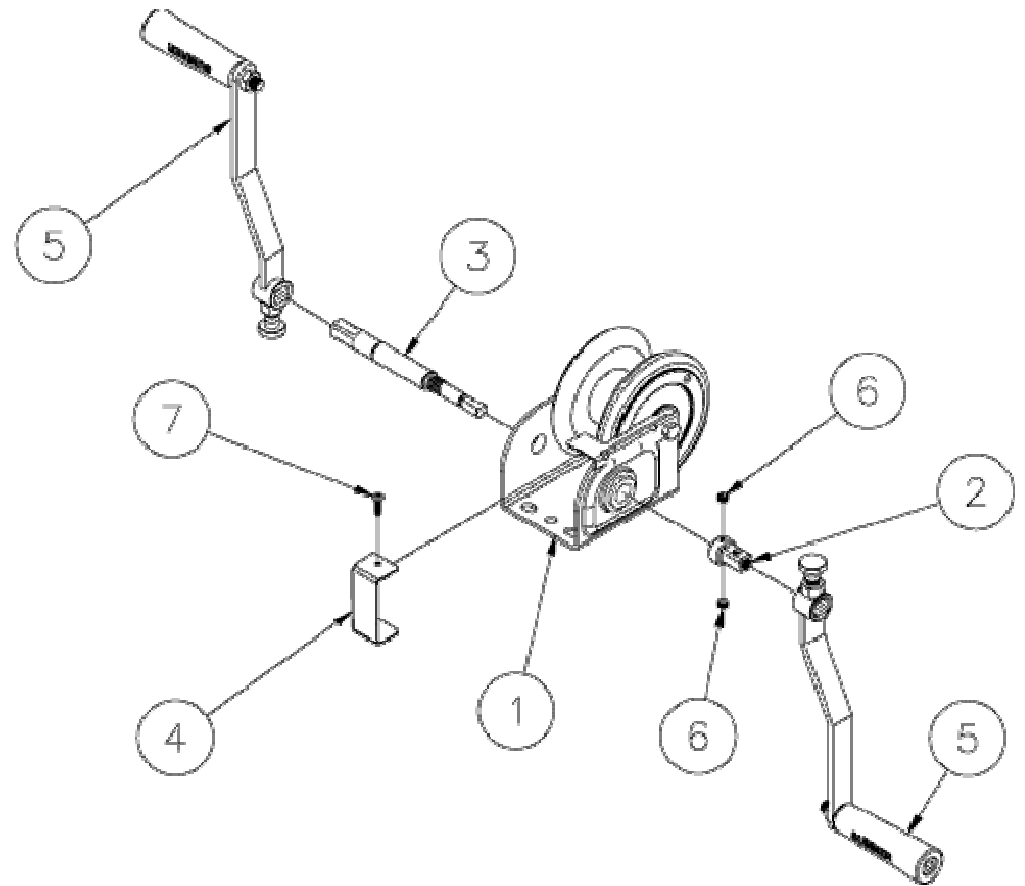

Manuel des Pièces Détachées Charriot Élévateur Série S390

VIF EQUIPMENT

LEGENDE

784715 – BASE

Item	Part No.	Description
1	784800	BASE WELDMENT 2400 LIFT
2	784810	FRONT LEG ASSEMBLY 2400 LIFT
3	784820	LEG LOCK ASSEMBLY 2400 LIFT
4	784620	BRAKE ASSEMBLY
5	784221	AXLE, 2200 SERIES LIFT
6	779031	WHEEL, 8" THERMOPLASTIC GRAY
7	771142	SCREW,HHC 1/2-13 X 3
8	773094	WASHER, FLAT SAE 1/2
9	774053	COTTER, CIRCLE Z/P .048 X 3/4
10	779905	CAP, 2" OD TUBE, BLACK
11	772358	NUT,HEX JAM LOCK 1/2-13

COMPOSITION DU MÂT

Item	Part No.	Description
1	784721	BOTTOM MAST MACHINED 2412 LIFT
1	784731	CENTER MAST MACHINED 2412 LIFT
1	784741	TOP MAST MACHINED 2412
2	784722	MAST ROLLER - TOP & BOTTOM MAST (QTY 4) CENTER MAST (QTY 2)
3	784724	PULLEY ASSEMBLY 3"
4	784705	PULLEY COVER, 2400 SERIES LIFT
5	784710	PULLEY MOUNT, 2400 SERIES LIFT
6	783575	STOP BLOCK
7		771259 - SCREW, BHC 1/2-13 X 1
8		771281 - SCREW, SHC 1/2-13 X 1-1/4
9		771283 - SCREW, BHC M12-1.75 X 35
10	771350	SCREW, SHOULDER 1/2 X 1/2 - TOP & BOTTOM MAST (QTY 2) CENTER MAST (QTY 4)
11	772350	NUT, INSERT JAM 3/8 - 16 - TOP & BOTTOM MAST (QTY 2) CENTER MAST (QTY4)
12	772358	NUT, HEX JAM LOCK 1/2-13
13	772505	NUT, JAM LOCK 12MM
14	773096	WASHER, FLAT 7/16 SAE

784785 - TREUIL

Item	Part No.	Description
1		779951 - WINCH, FULTON KX-1051
2	784284	WINCH HANDLE ADAPTOR
3	784786	WINCH SHAFT 2400 LIFT
4		784871 - WINCH GUARD
5	783757	WINCH HANDLE ASSEMBLY, MX
6	771431	SCREW, SET FLAT PT 1/4 - 20 X 5/16
7	778055	SCREW, SELF TAPPING 3/4" LONG

784770 – FOURCHE STANDARD

Item	Part No.	Description
1	784771	FORK WELDMENT 2400 LIFT
2	776212	SPRING,#C0480-042-1250-M
3	782510	PLUNGER
4	779317	RAPID LINK, PEAR SHAPED 1/8"

783757 – MANIVELLE

Item	Part No.	Description
1		783756 - HANDLE WELDMENT
2		780182 - WINCH HANDLE SLEEVE
3		771254 - SHCS 1/2-13 X 5
4	772358	NUT, HEX JAM LOCK 1/2-13
5	774180	SPRING PLUNGER, 1/4 DIA