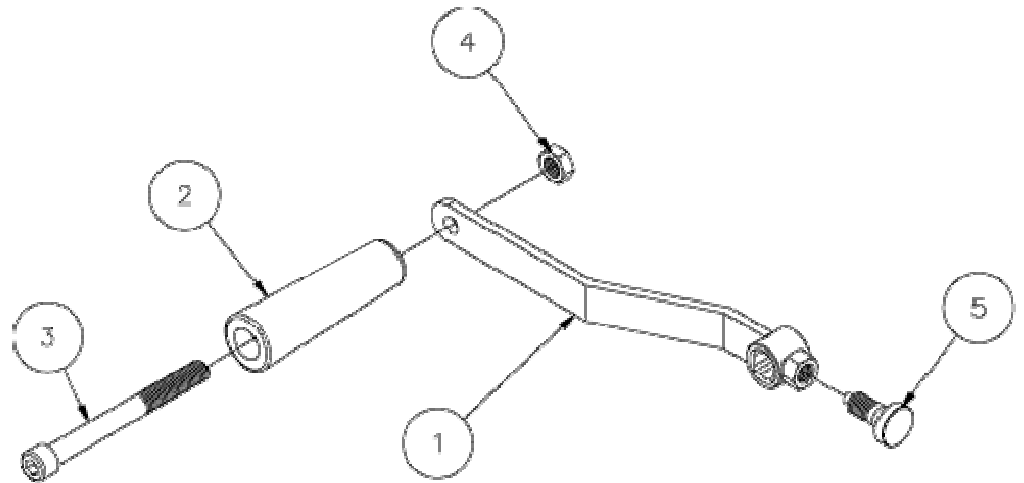

784785 - TREUIL

Item	Part No.	Description
1		779951 - WINCH, FULTON KX-1051
2	784284	WINCH HANDLE ADAPTOR
3	784786	WINCH SHAFT 2400 LIFT
4		784871 - WINCH GUARD
5	783757	WINCH HANDLE ASSEMBLY, MX
6	771431	SCREW, SET FLAT PT 1/4 - 20 X 5/16
7	778055	SCREW, SELF TAPPING 3/4" LONG

784755 – KIT FREIN DE SECURITE

Item	Part No.	Description
1	771350	SCREW, SHOULDER 1/2 X 1/2
2	772350	NUT, INSERT JAM 3/8 - 16
3		784692 - SAFETY BRAKE ASSEMBLY
4	772076	NUT,INSERT LOCK 1/4-20
5	779900	SCREW, ADJUSTING (OHIO ES2112)
6	783530	BRAKE SPRING

784770 – FOURCHE STANDARD

Item	Part No.	Description
1	784771	FORK WELDMENT 2400 LIFT
2	776212	SPRING,#C0480-042-1250-M
3	782510	PLUNGER
4	779317	RAPID LINK, PEAR SHAPED 1/8"

783757 – MANIVELLE

Item	Part No.	Description
1		783756 - HANDLE WELDMENT
2		780182 - WINCH HANDLE SLEEVE
3		771254 - SHCS 1/2-13 X 5
4	772358	NUT, HEX JAM LOCK 1/2-13
5	774180	SPRING PLUNGER, 1/4 DIA

784810 – JAMBE DE MAINTIEN

Item	Part No.	Description
1	784811	LEG, ROLLER 2400 LIFT
2	784812	SHAFT, LEG ROLLER 2400 LIFT
3	784815	FRONT LEG WELDMENT 2400 LIFT
4	771049	SCREW, BHC 5/16 - 18 X 5/8
5	772502	NUT, INSERT JAM 5/16-18
6	776079	RETAINER RING #5133-50
7	779035	CASTER, 3" DUAL WHEEL