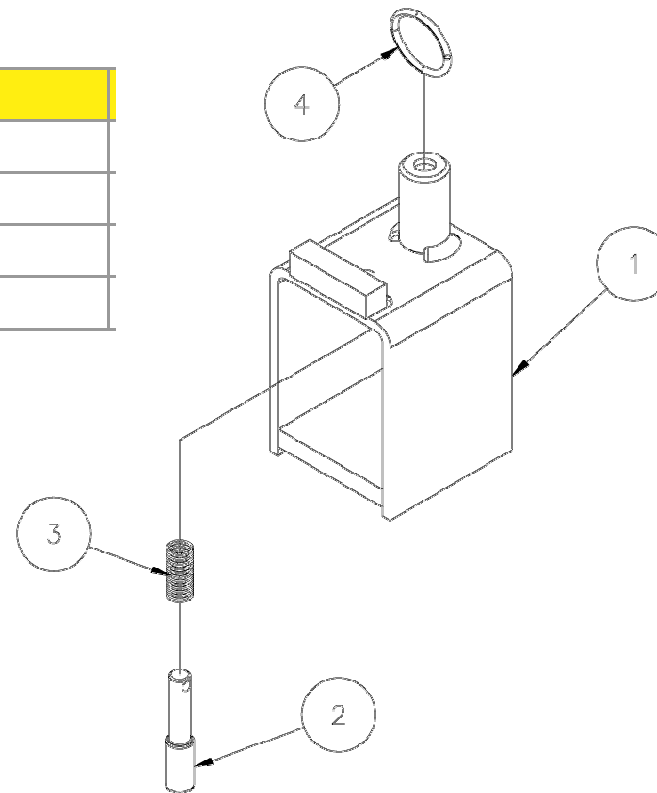

784755 – KIT FREIN DE SECURITE

Item	Part No.	Description
1	771350	SCREW, SHOULDER 1/2 X 1/2
2	772350	NUT, INSERT JAM 3/8 - 16
3		784692 - SAFETY BRAKE ASSEMBLY
4	772076	NUT,INSERT LOCK 1/4-20
5	779900	SCREW, ADJUSTING (OHIO ES2112)
6	783530	BRAKE SPRING

784770 – FOURCHE STANDARD

Item	Part No.	Description
1	784771	FORK WELDMENT 2400 LIFT
2	776212	SPRING,#C0480-042-1250-M
3	782510	PLUNGER
4	779317	RAPID LINK, PEAR SHAPED 1/8"

783757 – MANIVELLE

Item	Part No.	Description
1		783756 - HANDLE WELDMENT
2		780182 - WINCH HANDLE SLEEVE
3		771254 - SHCS 1/2-13 X 5
4	772358	NUT, HEX JAM LOCK 1/2-13
5	774180	SPRING PLUNGER, 1/4 DIA

784810 – JAMBE DE MAINTIEN

Item	Part No.	Description
1	784811	LEG, ROLLER 2400 LIFT
2	784812	SHAFT, LEG ROLLER 2400 LIFT
3	784815	FRONT LEG WELDMENT 2400 LIFT
4	771049	SCREW, BHC 5/16 - 18 X 5/8
5	772502	NUT, INSERT JAM 5/16-18
6	776079	RETAINER RING #5133-50
7	779035	CASTER, 3" DUAL WHEEL

784820 – VERROU DE JAMBE DE MAINTIEN

Item	Part No.	Description
1	784821	LEG LOCK WELDMENT 2400 LIFT
2	782510	PLUNGER
3	776212	SPRING,#C0480-042-1250-M
4	775110	SPLIT-RING 1-1/4"NICK.PLTD.

784620 – KIT FREIN DE POSITION