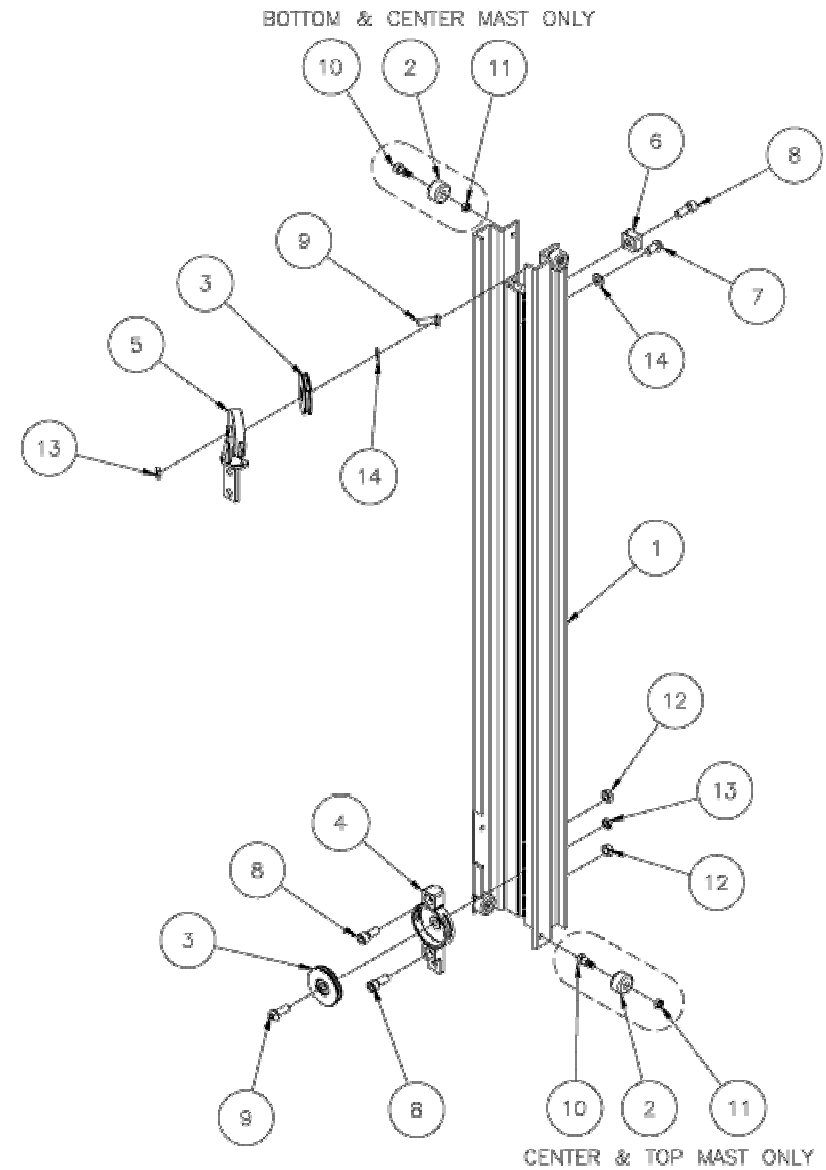

Manuel des Pièces Détachées Charriot Élévateur Série S390

VIF EQUIPMENT

LEGENDE

784715 – BASE

Item	Part No.	Description
1	784800	BASE WELDMENT 2400 LIFT
2	784810	FRONT LEG ASSEMBLY 2400 LIFT
3	784820	LEG LOCK ASSEMBLY 2400 LIFT
4	784620	BRAKE ASSEMBLY
5	784221	AXLE, 2200 SERIES LIFT
6	779031	WHEEL, 8" THERMOPLASTIC GRAY
7	771142	SCREW,HHC 1/2-13 X 3
8	773094	WASHER, FLAT SAE 1/2
9	774053	COTTER, CIRCLE Z/P .048 X 3/4
10	779905	CAP, 2" OD TUBE, BLACK
11	772358	NUT,HEX JAM LOCK 1/2-13

COMPOSITION DU MÂT

Item	Part No.	Description
1	784721	BOTTOM MAST MACHINED 2412 LIFT
1	784731	CENTER MAST MACHINED 2412 LIFT
1	784741	TOP MAST MACHINED 2412
2	784722	MAST ROLLER - TOP & BOTTOM MAST (QTY 4) CENTER MAST (QTY 2)
3	784724	PULLEY ASSEMBLY 3"
4	784705	PULLEY COVER, 2400 SERIES LIFT
5	784710	PULLEY MOUNT, 2400 SERIES LIFT
6	783575	STOP BLOCK
7		771259 - SCREW, BHC 1/2-13 X 1
8		771281 - SCREW, SHC 1/2-13 X 1-1/4
9		771283 - SCREW, BHC M12-1.75 X 35
10	771350	SCREW, SHOULDER 1/2 X 1/2 - TOP & BOTTOM MAST (QTY 2) CENTER MAST (QTY 4)
11	772350	NUT, INSERT JAM 3/8 - 16 - TOP & BOTTOM MAST (QTY 2) CENTER MAST (QTY4)
12	772358	NUT, HEX JAM LOCK 1/2-13
13	772505	NUT, JAM LOCK 12MM
14	773096	WASHER, FLAT 7/16 SAE

784785 - TREUIL

Item	Part No.	Description
1		779951 - WINCH, FULTON KX-1051
2	784284	WINCH HANDLE ADAPTOR
3	784786	WINCH SHAFT 2400 LIFT
4		784871 - WINCH GUARD
5	783757	WINCH HANDLE ASSEMBLY, MX
6	771431	SCREW, SET FLAT PT 1/4 - 20 X 5/16
7	778055	SCREW, SELF TAPPING 3/4" LONG

784770 – FOURCHE STANDARD

Item	Part No.	Description
1	784771	FORK WELDMENT 2400 LIFT
2	776212	SPRING,#C0480-042-1250-M
3	782510	PLUNGER
4	779317	RAPID LINK, PEAR SHAPED 1/8"

783757 – MANIVELLE

Item	Part No.	Description
1		783756 - HANDLE WELDMENT
2		780182 - WINCH HANDLE SLEEVE
3		771254 - SHCS 1/2-13 X 5
4	772358	NUT, HEX JAM LOCK 1/2-13
5	774180	SPRING PLUNGER, 1/4 DIA