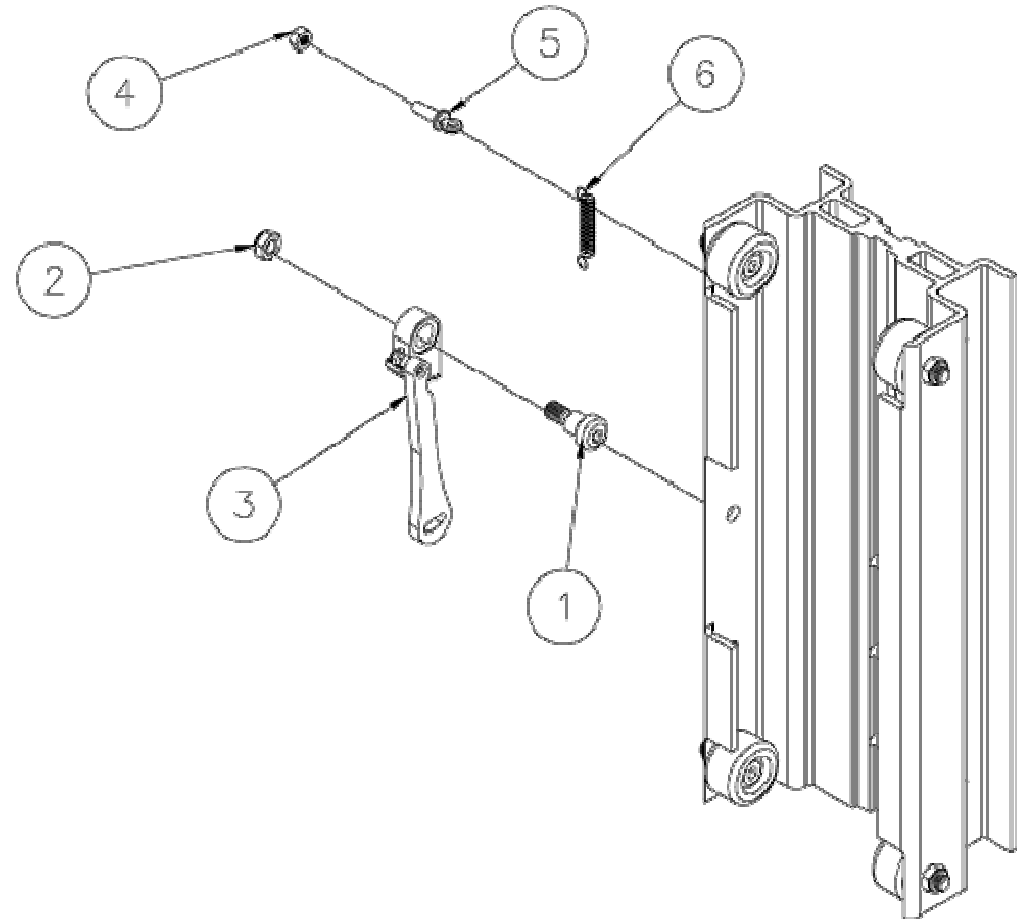

COMPOSITION DU MÂT

Item	Part No.	Description
1	784721	BOTTOM MAST MACHINED 2412 LIFT
1	784731	CENTER MAST MACHINED 2412 LIFT
1	784741	TOP MAST MACHINED 2412
2	784722	MAST ROLLER - TOP & BOTTOM MAST (QTY 4) CENTER MAST (QTY 2)
3	784724	PULLEY ASSEMBLY 3"
4	784705	PULLEY COVER, 2400 SERIES LIFT
5	784710	PULLEY MOUNT, 2400 SERIES LIFT
6	783575	STOP BLOCK
7		771259 - SCREW, BHC 1/2-13 X 1
8		771281 - SCREW, SHC 1/2-13 X 1-1/4
9		771283 - SCREW, BHC M12-1.75 X 35
10	771350	SCREW, SHOULDER 1/2 X 1/2 - TOP & BOTTOM MAST (QTY 2) CENTER MAST (QTY 4)
11	772350	NUT, INSERT JAM 3/8 - 16 - TOP & BOTTOM MAST (QTY 2) CENTER MAST (QTY4)
12	772358	NUT, HEX JAM LOCK 1/2-13
13	772505	NUT, JAM LOCK 12MM
14	773096	WASHER, FLAT 7/16 SAE

784765 - CHARIOT

Item	Part No.	Description
1	784766	CARRIAGE MACHINED 2400 LIFT
2	784722	MAST ROLLER
3	784724	PULLEY ASSEMBLY 3"
4	784705	PULLEY COVER, 2400 SERIES LIFT
5		771261 - SCREW, SHC 1/2-13 X 1-1/4
6		771263 - SCREW, BHC M12-1.75 X 35
7	771350	SCREW, SHOULDER 1/2 X 1/2
8	772350	NUT, INSERT JAM 3/8 - 16
9	772358	NUT, HEX JAM LOCK 1/2-13
10	772505	NUT, JAM LOCK 12MM

784785 - TREUIL

Item	Part No.	Description
1		779951 - WINCH, FULTON KX-1051
2	784284	WINCH HANDLE ADAPTOR
3	784786	WINCH SHAFT 2400 LIFT
4		784871 - WINCH GUARD
5	783757	WINCH HANDLE ASSEMBLY, MX
6	771431	SCREW, SET FLAT PT 1/4 - 20 X 5/16
7	778055	SCREW, SELF TAPPING 3/4" LONG

784770 – FOURCHE STANDARD

Item	Part No.	Description
1	784771	FORK WELDMENT 2400 LIFT
2	776212	SPRING,#C0480-042-1250-M
3	782510	PLUNGER
4	779317	RAPID LINK, PEAR SHAPED 1/8"

783757 – MANIVELLE

Item	Part No.	Description
1		783756 - HANDLE WELDMENT
2		780182 - WINCH HANDLE SLEEVE
3		771254 - SHCS 1/2-13 X 5
4	772358	NUT, HEX JAM LOCK 1/2-13
5	774180	SPRING PLUNGER, 1/4 DIA