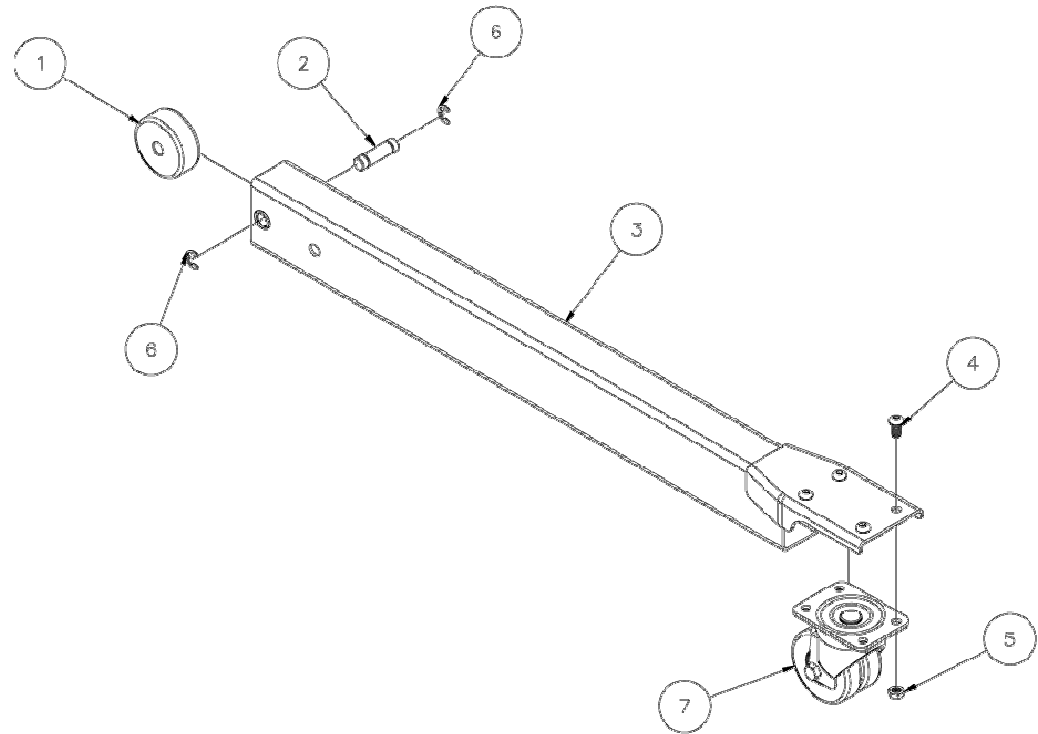

784770 – FOURCHE STANDARD

Item	Part No.	Description
1	784771	FORK WELDMENT 2400 LIFT
2	776212	SPRING,#C0480-042-1250-M
3	782510	PLUNGER
4	779317	RAPID LINK, PEAR SHAPED 1/8"

783757 – MANIVELLE

Item	Part No.	Description
1		783756 - HANDLE WELDMENT
2		780182 - WINCH HANDLE SLEEVE
3		771254 - SHCS 1/2-13 X 5
4	772358	NUT, HEX JAM LOCK 1/2-13
5	774180	SPRING PLUNGER, 1/4 DIA

784810 – JAMBE DE MAINTIEN

Item	Part No.	Description
1	784811	LEG, ROLLER 2400 LIFT
2	784812	SHAFT, LEG ROLLER 2400 LIFT
3	784815	FRONT LEG WELDMENT 2400 LIFT
4	771049	SCREW, BHC 5/16 - 18 X 5/8
5	772502	NUT, INSERT JAM 5/16-18
6	776079	RETAINER RING #5133-50
7	779035	CASTER, 3" DUAL WHEEL