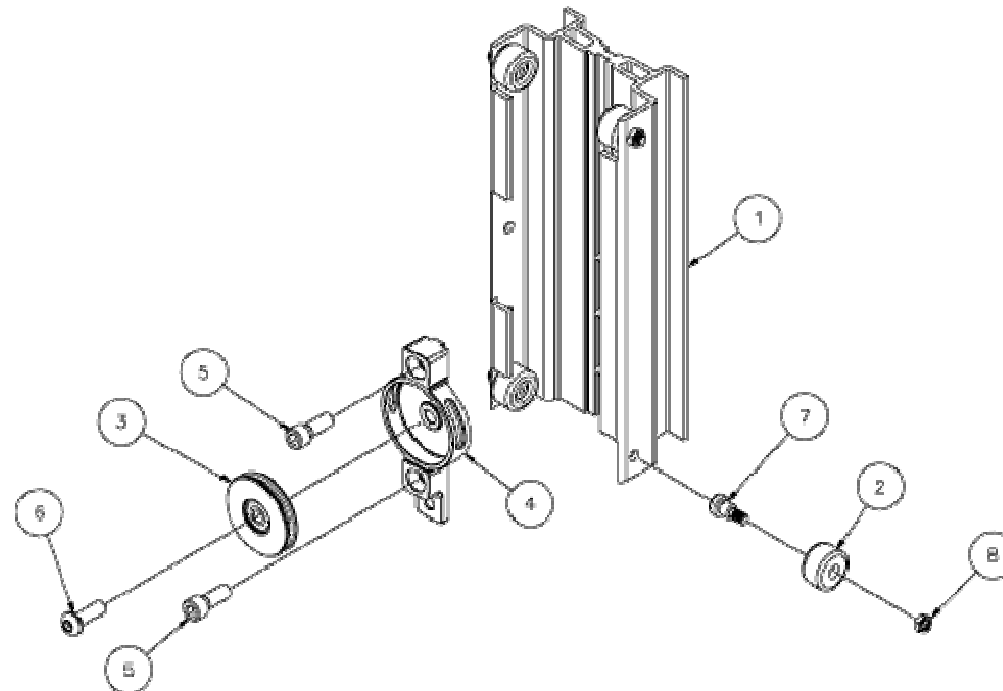

Manuel des Pièces Détachées Charriot Élévateur Série S390

VIF EQUIPMENT

LEGENDE

784715 – BASE

Item	Part No.	Description
1	784800	BASE WELDMENT 2400 LIFT
2	784810	FRONT LEG ASSEMBLY 2400 LIFT
3	784820	LEG LOCK ASSEMBLY 2400 LIFT
4	784620	BRAKE ASSEMBLY
5	784221	AXLE, 2200 SERIES LIFT
6	779031	WHEEL, 8" THERMOPLASTIC GRAY
7	771142	SCREW,HHC 1/2-13 X 3
8	773094	WASHER, FLAT SAE 1/2
9	774053	COTTER, CIRCLE Z/P .048 X 3/4
10	779905	CAP, 2" OD TUBE, BLACK
11	772358	NUT,HEX JAM LOCK 1/2-13

COMPOSITION DU MÂT

Item	Part No.	Description
1	784721	BOTTOM MAST MACHINED 2412 LIFT
1	784731	CENTER MAST MACHINED 2412 LIFT
1	784741	TOP MAST MACHINED 2412
2	784722	MAST ROLLER - TOP & BOTTOM MAST (QTY 4) CENTER MAST (QTY 2)
3	784724	PULLEY ASSEMBLY 3"
4	784705	PULLEY COVER, 2400 SERIES LIFT
5	784710	PULLEY MOUNT, 2400 SERIES LIFT
6	783575	STOP BLOCK
7		771259 - SCREW, BHC 1/2-13 X 1
8		771281 - SCREW, SHC 1/2-13 X 1-1/4
9		771283 - SCREW, BHC M12-1.75 X 35
10	771350	SCREW, SHOULDER 1/2 X 1/2 - TOP & BOTTOM MAST (QTY 2) CENTER MAST (QTY 4)
11	772350	NUT, INSERT JAM 3/8 - 16 - TOP & BOTTOM MAST (QTY 2) CENTER MAST (QTY4)
12	772358	NUT, HEX JAM LOCK 1/2-13
13	772505	NUT, JAM LOCK 12MM
14	773096	WASHER, FLAT 7/16 SAE

784785 - TREUIL

Item	Part No.	Description
1		779951 - WINCH, FULTON KX-1051
2	784284	WINCH HANDLE ADAPTOR
3	784786	WINCH SHAFT 2400 LIFT
4		784871 - WINCH GUARD
5	783757	WINCH HANDLE ASSEMBLY, MX
6	771431	SCREW, SET FLAT PT 1/4 - 20 X 5/16
7	778055	SCREW, SELF TAPPING 3/4" LONG

784770 – FOURCHE STANDARD

Item	Part No.	Description
1	784771	FORK WELDMENT 2400 LIFT
2	776212	SPRING,#C0480-042-1250-M
3	782510	PLUNGER
4	779317	RAPID LINK, PEAR SHAPED 1/8"

783757 – MANIVELLE

Item	Part No.	Description
1		783756 - HANDLE WELDMENT
2		780182 - WINCH HANDLE SLEEVE
3		771254 - SHCS 1/2-13 X 5
4	772358	NUT, HEX JAM LOCK 1/2-13
5	774180	SPRING PLUNGER, 1/4 DIA