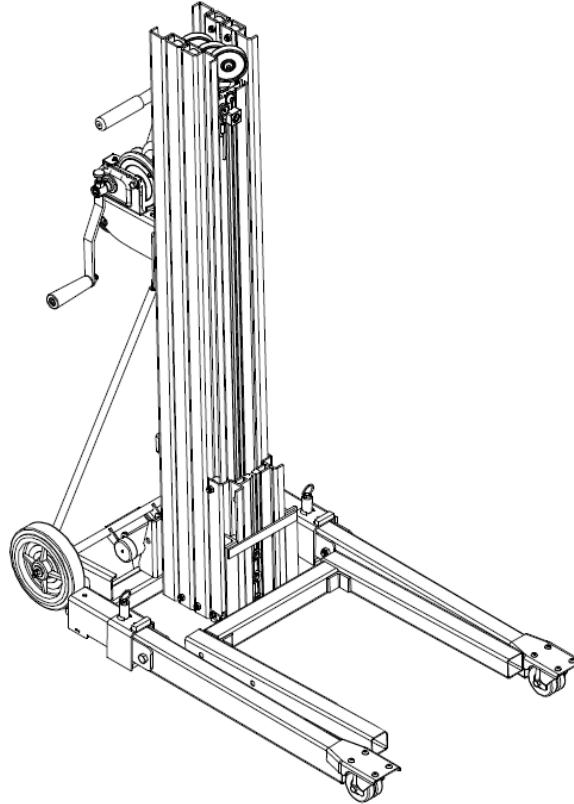

Manuel des Pièces Détachées Charriot Élévateur Série S390

VIF EQUIPMENT

LEGENDE

784715 – BASE

Item	Part No.	Description
1	784800	BASE WELDMENT 2400 LIFT
2	784810	FRONT LEG ASSEMBLY 2400 LIFT
3	784820	LEG LOCK ASSEMBLY 2400 LIFT
4	784620	BRAKE ASSEMBLY
5	784221	AXLE, 2200 SERIES LIFT
6	779031	WHEEL, 8" THERMOPLASTIC GRAY
7	771142	SCREW,HHC 1/2-13 X 3
8	773094	WASHER, FLAT SAE 1/2
9	774053	COTTER, CIRCLE Z/P .048 X 3/4
10	779905	CAP, 2" OD TUBE, BLACK
11	772358	NUT,HEX JAM LOCK 1/2-13

COMPOSITION DU MÂT

Item	Part No.	Description
1	784721	BOTTOM MAST MACHINED 2412 LIFT
1	784731	CENTER MAST MACHINED 2412 LIFT
1	784741	TOP MAST MACHINED 2412
2	784722	MAST ROLLER - TOP & BOTTOM MAST (QTY 4) CENTER MAST (QTY 2)
3	784724	PULLEY ASSEMBLY 3"
4	784705	PULLEY COVER, 2400 SERIES LIFT
5	784710	PULLEY MOUNT, 2400 SERIES LIFT
6	783575	STOP BLOCK
7		771259 - SCREW, BHC 1/2-13 X 1
8		771281 - SCREW, SHC 1/2-13 X 1-1/4
9		771283 - SCREW, BHC M12-1.75 X 35
10	771350	SCREW, SHOULDER 1/2 X 1/2 - TOP & BOTTOM MAST (QTY 2) CENTER MAST (QTY 4)
11	772350	NUT, INSERT JAM 3/8 - 16 - TOP & BOTTOM MAST (QTY 2) CENTER MAST (QTY4)
12	772358	NUT, HEX JAM LOCK 1/2-13
13	772505	NUT, JAM LOCK 12MM
14	773096	WASHER, FLAT 7/16 SAE

784765 - CHARIOT

Item	Part No.	Description
1	784766	CARRIAGE MACHINED 2400 LIFT
2	784722	MAST ROLLER
3	784724	PULLEY ASSEMBLY 3"
4	784705	PULLEY COVER, 2400 SERIES LIFT
5		771261 - SCREW, SHC 1/2-13 X 1-1/4
6		771263 - SCREW, BHC M12-1.75 X 35
7	771350	SCREW, SHOULDER 1/2 X 1/2
8	772350	NUT, INSERT JAM 3/8 - 16
9	772358	NUT, HEX JAM LOCK 1/2-13
10	772505	NUT, JAM LOCK 12MM

784785 - TREUIL

Item	Part No.	Description
1		779951 - WINCH, FULTON KX-1051
2	784284	WINCH HANDLE ADAPTOR
3	784786	WINCH SHAFT 2400 LIFT
4		784871 - WINCH GUARD
5	783757	WINCH HANDLE ASSEMBLY, MX
6	771431	SCREW, SET FLAT PT 1/4 - 20 X 5/16
7	778055	SCREW, SELF TAPPING 3/4" LONG