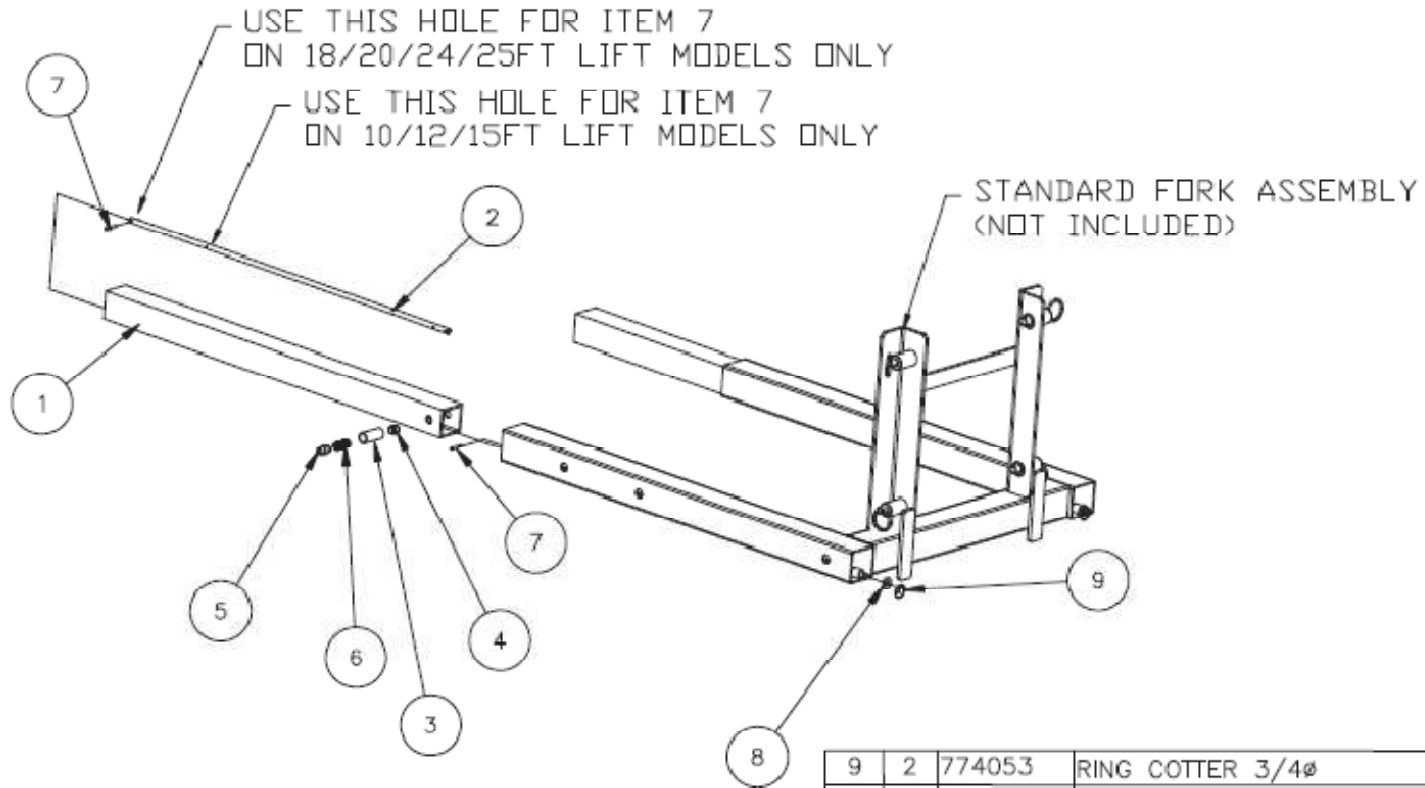

783691 – KIT EXTENSION DE FOURCHE

783691 - FORK EXTENSION KIT ASSEMBLY

NOTE CORRECT POSITION FOR ROLL PIN IN LIMIT ROD FOR EACH MODEL. USING THE OUTSIDE HOLE FOR 10-15FT MODELS MAY CAUSE AN UNSTABLE CONDITION WITH A LARGE LOAD. USE OF FORK EXTENSIONS REDUCES THE RATED CAPACITY TO 200 POUNDS AT THE END. REFER TO OWNERS MANUAL.

9	2	774053	RING COTTER 3/4ø
8	2	773042	WASHER 5/16
7	4	774092	ROLL PIN
6	2	776212	SPRING
5	2	783509	LOCK PIN
4	2	783508	PIN
3	2	774035	SPACER
2	2	783589	LIMIT ROD
1	2	783588	EXTENSION TUBE
Item	Qty	PART #	DESCRIPTION
Parts List