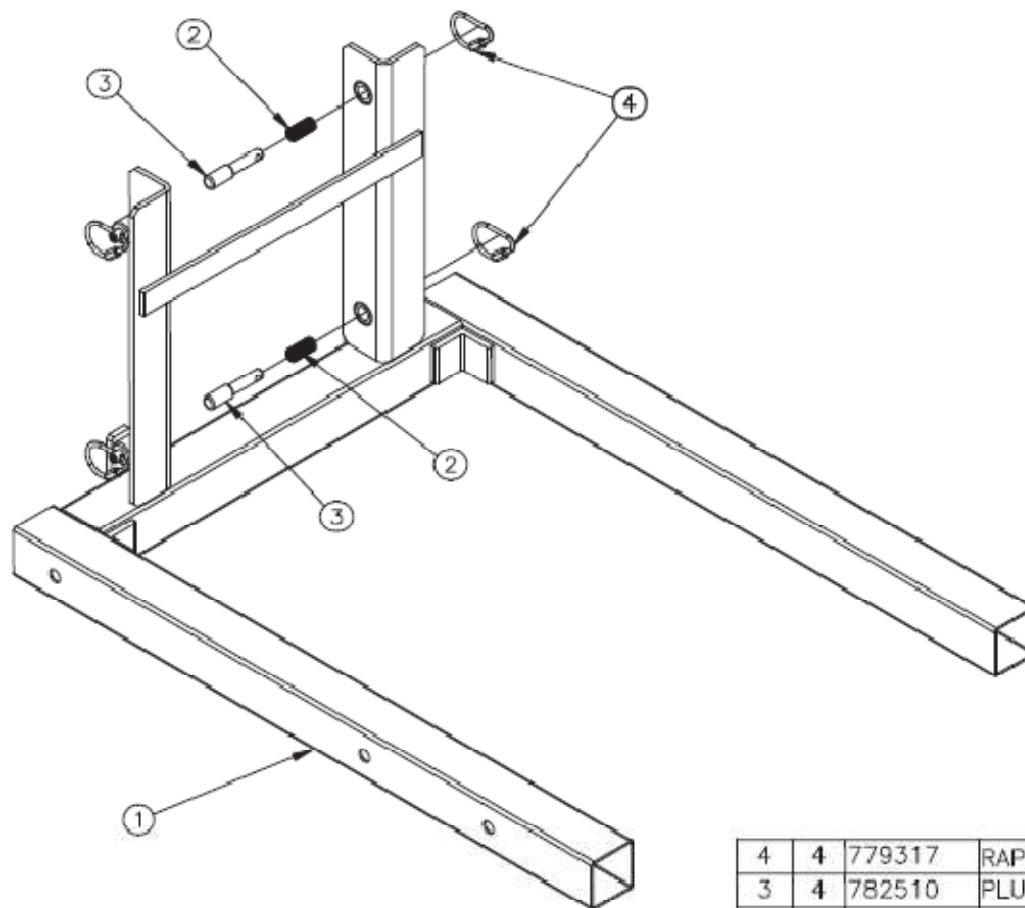

783656 – FOURCHE STANDARD

4	4	779317	RAPID LINK PEAR SHAPED 1/8Ø
3	4	782510	PLUNGER
2	4	776212	SPRING
1	1	783547	FORK WELDMENT
Item	Qty	PART #	DESCRIPTION
Parts List