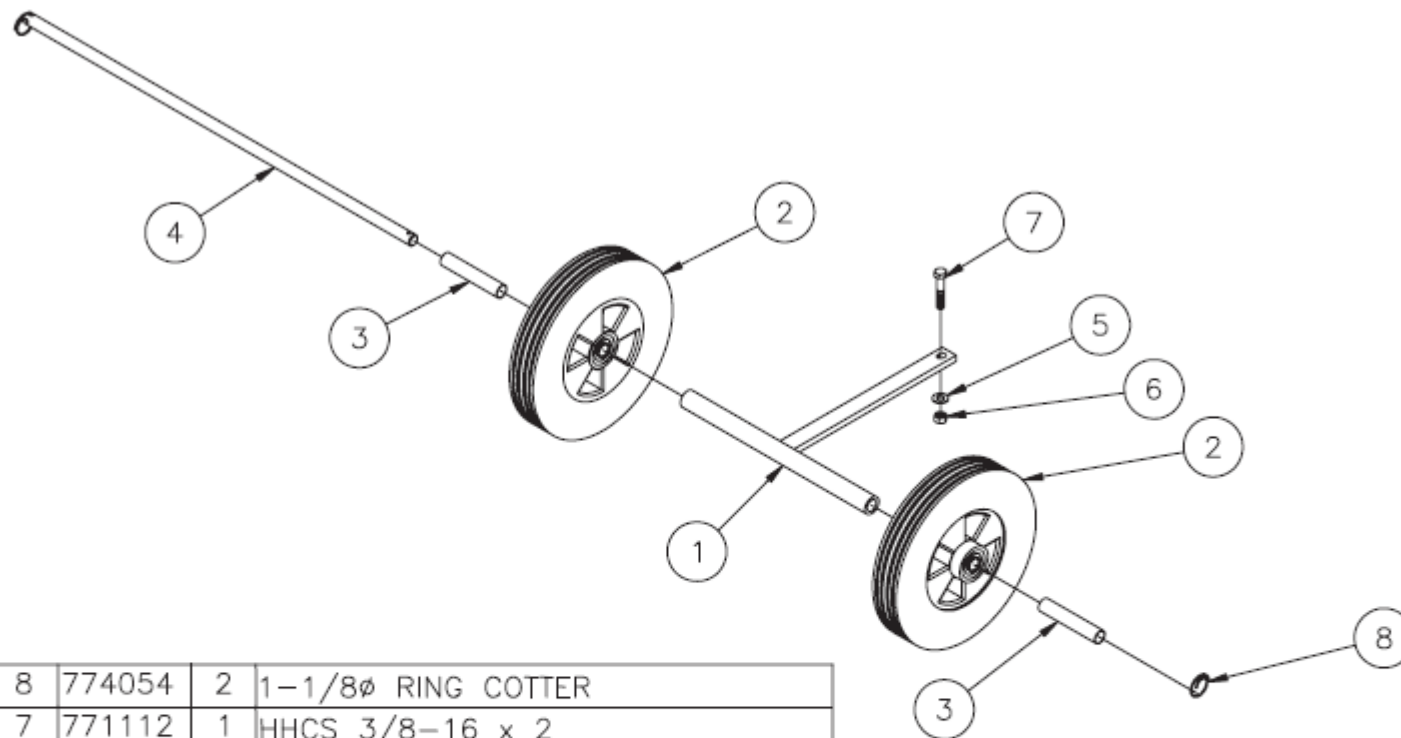

783736 – ROUES 10"

8	774054	2	1-1/8ϕ RING COTTER
7	771112	1	HHCS 3/8-16 x 2
6	772355	1	3/8-16 INSERT LOCK NUT
5	773040	1	3/8 FLAT WASHER
4	783733	1	AXLE
3	774039	2	OUTSIDE AXLE SPACER
2	779011	2	10" WHEEL
1	783735	1	AXLE SUPPORT WELDMENT
Item	Part No.	Qty	Description
Parts List