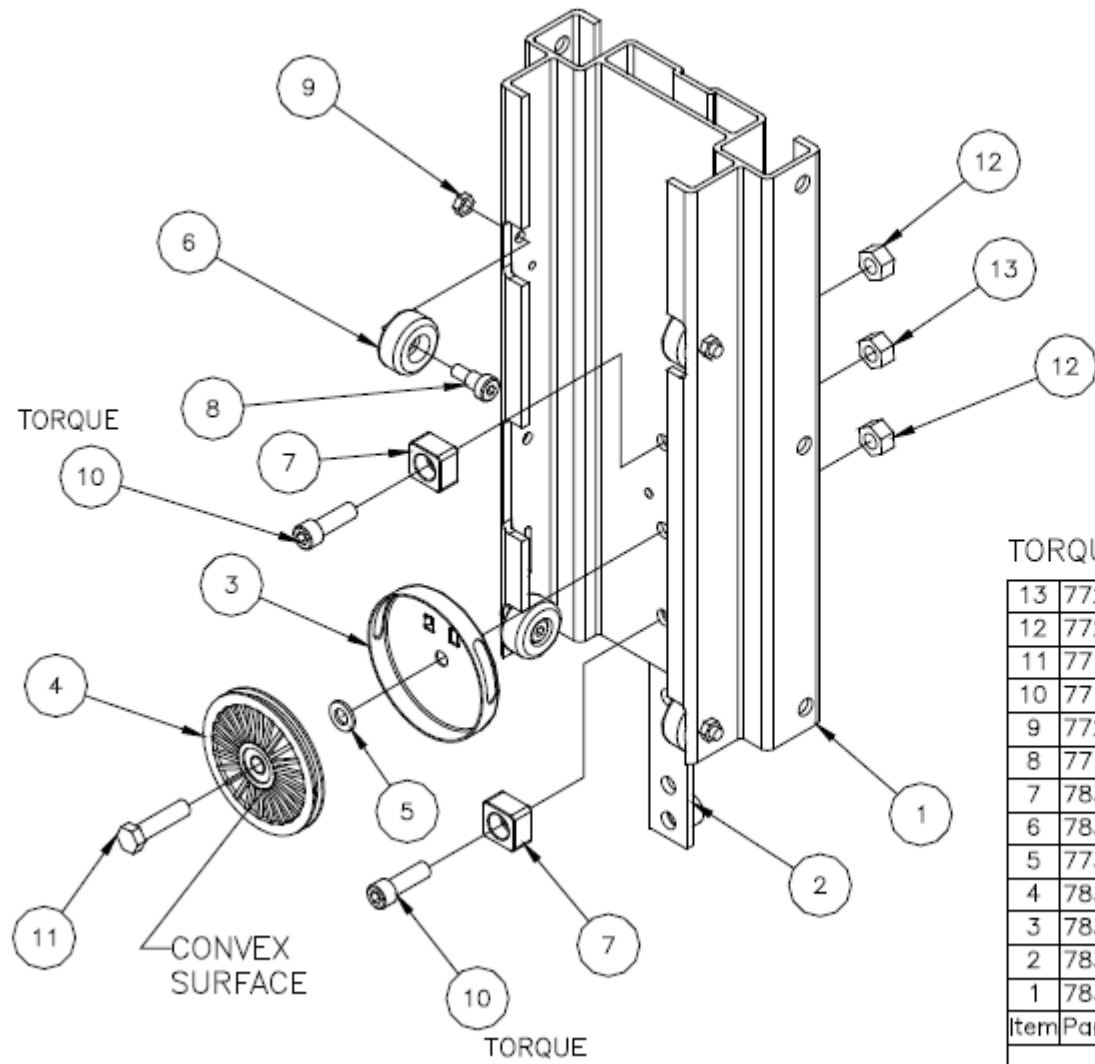

783682 - CHARIOT

TORQUE STOP BLOCKS TO 125 FT-LBS

13	772800	1	INSERT LOCKNUT 12mm
12	772357	2	INSERT LOCKNUT 1/2-13
11	771161	1	HHCS-12mm X 40mm
10	771257	2	SHCS 1/2-13 X 1-1/2
9	772350	4	INSERT JAM LOCKNUT 3/8-16
8	771350	4	SHOULDER BOLT 1/2 x 1/2
7	783575	2	STOP BLOCK
6	783540	4	MAST ROLLER
5	773096	1	WASHER, FLAT M12
4	783541	1	PULLEY W/ BEARING
3	783536	1	PULLEY GUARD
2	783503	1	BACKING PLATE WELDMENT
1	783534	1	CARRIAGE, UNIVERSAL
Item	Part No.	Qty	Description
Parts List