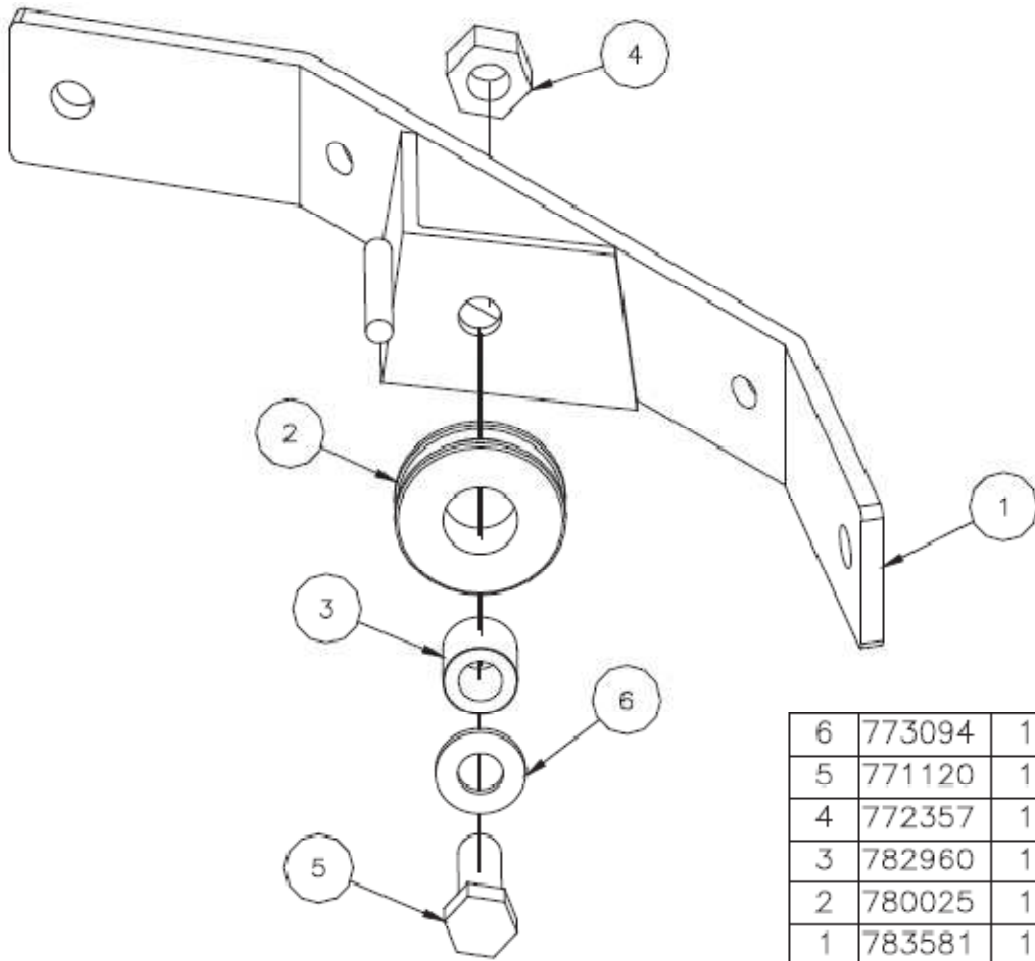

783582 – PLAQUE DE REPARTITION

6	773094	1	WASHER, FLAT 1/2
5	771120	1	HHCS 1/2-13 X 1-1/2
4	772357	1	INSERT LOCKNUT 1/2-13
3	782960	1	BUSHING
2	780025	1	2" ROLLER
1	783581	1	SPREADER PLATE WELDMENT
Item	Part No.	Qty	Description
Parts List