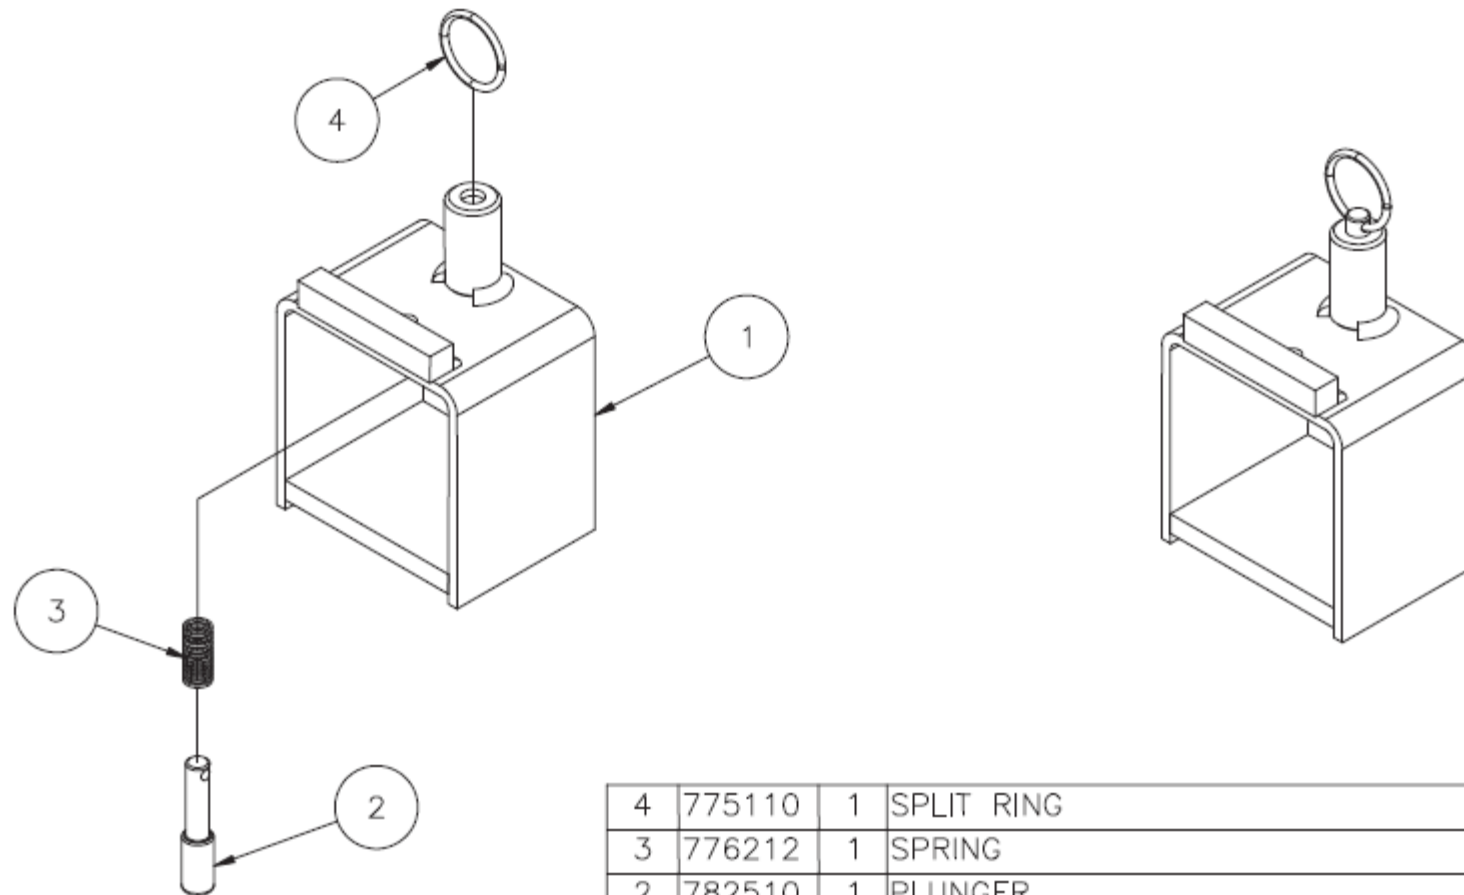

783746 – VERROU DE JAMBE DE MAINTIEN

4	775110	1	SPLIT RING
3	776212	1	SPRING
2	782510	1	PLUNGER
1	783740	1	LEG LOCK WELDMENT
Item	Part No.	Qty	Description
Parts List