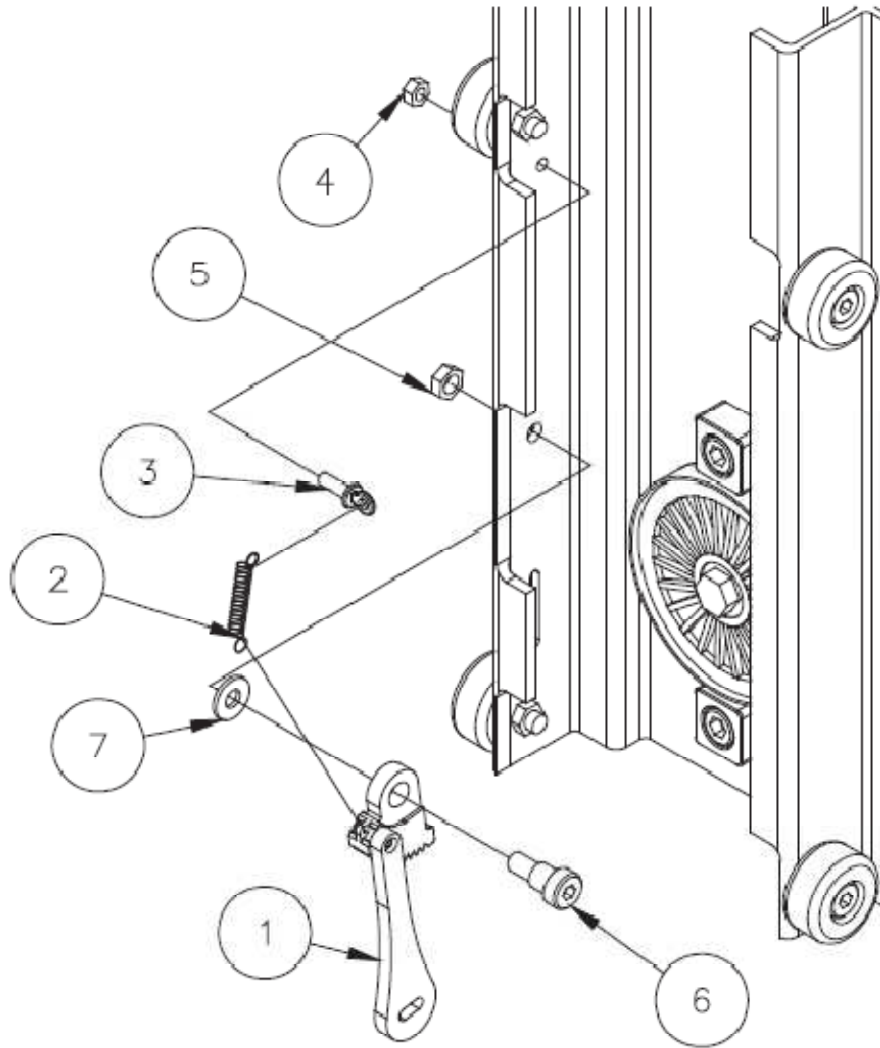

783663 – KIT FREINS

NOTE: A LA COMMANDE D'UN KIT FREINS VOUS DEVEZ PRECISER LE N° DE SERIE
ET LE TYPE DE L'ELEVATEUR

7	773042	1	5/16 FLAT WASHER
6	771350	1	SHOULDER BOLT 1/2 X 1/2
5	772350	1	INSERT JAM LOCKNUT 3/8-16
4	772076	1	INSERT LOCKNUT 1/4-20
3	779900	1	ADJUSTING SCREW
2	783530	1	EXTENSION SPRING
1	783692	1	BRAKE CAM & WEIGHT ASSEMBLY
Item	Part No.	Qty	Description
Parts List